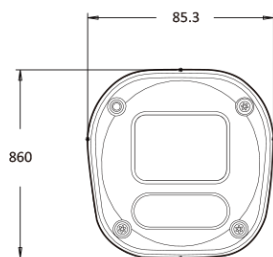

AI 5M IP IR Bullet

NBT6-75L-RF

Features

- 5MP AI Camera
- Supports Intelligent Video Analysis Events (Line/Intrusion/Queue Management)
- Maximum Resolution 2592 (Horizontal) X 1944 (Vertical) / 30fps
- Horizontal Field of View 97.7 degrees (2.8mm), 76.6 degrees (4.0mm), 48.2 degrees (6.0mm)
- Day & Night(ICR)/Night Vision up to 37 meters
- Backlight Compensation (WDR)
- SD/SDHC/SDXC Memory Slot
- PoE IEEE 802.3af/Class3
- IP67

Dimension (mm)

Specification

Video

Image Sensor	1/2.8" 5.17M(STV2) CMOS
Channels	1
Total Pixel	2608(H) X 1984(V)
Max Resolution	2592(H) X 1944(V)
MIN. Illumination	COLOR: 0.08Lux BW: 0Lux with IR
Only installer Video Output	1 [CVBS 1.0V p-p (75Ω)]
S/N(signal/noise) Ratio	50dB
Scanning Mode	Progressive Scan

Lens

Focal Length	2.8mm 4.0mm 6.0mm
Aperture	2.8 mm, F2.2 4.0mm, F2.0 6.0mm, F2.0
Lens Type	Fixed
IRIS Type	Auto Exposure
Horizontal Angle	D : 121.8°, H : 97.7°, V : 73° (2.8mm) /D : 99°, H : 76.6°, V : 56° (4mm)/D : 60.6°, H : 48.2°, V : 36° (6mm)
Pan / Tilt / Zoom	Zoom :Fixed

Mechanical

Housing Model	BT6
Housing	Outdoor Bullet
Material	Aluminum-Die Casting
Color	White
Dimensions (W x D x H)	197.5mm 86mm
Weight	0.93kg

Compatible Accessories

BJC12

JUNCTION BRACKET

BJC07

Junction Bracket