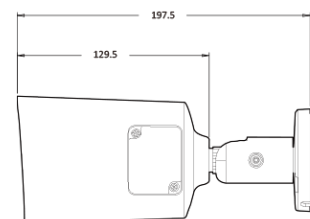

AI 5M IP IR Bullet

NBT6-75L-RF

Features

- 5MP AI Camera
- Supports Intelligent Video Analysis Events (Line/Intrusion/Queue Management)
- Maximum Resolution 2592 (Horizontal) X 1944 (Vertical) / 30fps
- Horizontal Field of View 97.7 degrees (2.8mm), 76.6 degrees (4.0mm), 48.2 degrees (6.0mm)
- Day & Night(ICR)/Night Vision up to 37 meters
- Backlight Compensation (WDR)
- SD/SDHC/SDXC Memory Slot
- PoE IEEE 802.3af/Class3
- IP67

Dimension (mm)

Specification

Video

Image Sensor	1/2.8" 5.17M(STV2) CMOS
Channels	1
Total Pixel	2608(H) X 1984(V)
Max Resolution	2592(H) X 1944(V)
MIN. Illumination	COLOR: 0.08Lux BW: 0Lux with IR
Only installer Video Output	1 [CVBS 1.0V p-p (75Ω)]
S/N(signal/noise) Ratio	50dB
Scanning Mode	Progressive Scan

Lens

Focal Length	2.8mm 4.0mm 6.0mm
Aperture	2.8 mm, F2.2 4.0mm, F2.0 6.0mm, F2.0
Lens Type	Fixed
IRIS Type	Auto Exposure
Horizontal Angle	D : 121.8°, H : 97.7°, V : 73° (2.8mm) /D : 99°, H : 76.6°, V : 56° (4mm)/D : 60.6°, H : 48.2°, V : 36° (6mm)
Pan / Tilt / Zoom	Zoom :Fixed