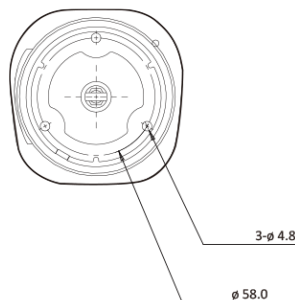

AI 5M IP IR Bullet

NBT6-75L-RF

Features

- 5MP AI Camera
- Supports Intelligent Video Analysis Events (Line/Intrusion/Queue Management)
- Maximum Resolution 2592 (Horizontal) X 1944 (Vertical) / 30fps
- Horizontal Field of View 97.7 degrees (2.8mm), 76.6 degrees (4.0mm), 48.2 degrees (6.0mm)
- Day & Night(ICR)/Night Vision up to 37 meters
- Backlight Compensation (WDR)
- SD/SDHC/SDXC Memory Slot
- PoE IEEE 802.3af/Class3
- IP67

Dimension (mm)

Specification

Video

Image Sensor	1/2.8" 5.17M(STV2) CMOS
Channels	1
Total Pixel	2608(H) X 1984(V)
Max Resolution	2592(H) X 1944(V)
MIN. Illumination	COLOR: 0.08Lux BW: 0Lux with IR
Only installer Video Output	1 [CVBS 1.0V p-p (75Ω)]
S/N(signal/noise) Ratio	50dB
Scanning Mode	Progressive Scan

Lens

Focal Length	2.8mm 4.0mm 6.0mm
Aperture	2.8 mm, F2.2 4.0mm, F2.0 6.0mm, F2.0
Lens Type	Fixed
IRIS Type	Auto Exposure
Horizontal Angle	D : 121.8°, H : 97.7°, V : 73° (2.8mm) /D : 99°, H : 76.6°, V : 56° (4mm)/D : 60.6°, H : 48.2°, V : 36° (6mm)
Pan / Tilt / Zoom	Zoom :Fixed