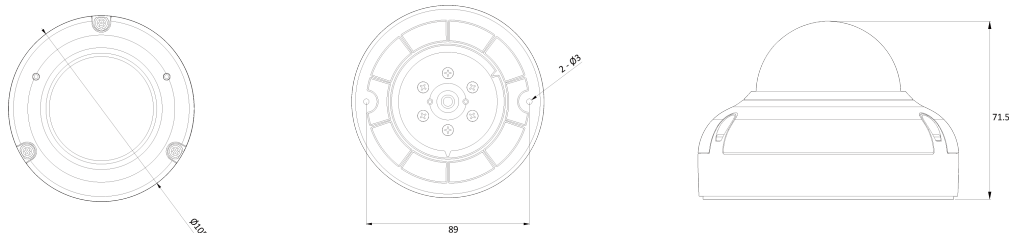

## Features

---

- 5MP AI Camera
- Supports Intelligent Video Analysis Events (Line/Intrusion/Queue Management)
- Maximum Resolution 2592 (Horizontal) X 1944 (Vertical) / 30fps
- Horizontal Field of View 97.7 degrees (2.8mm), 76.6 degrees (4.0mm), 48.2 degrees (6.0mm) - Fixed Lens Options
- Day & Night(ICR)/Night Vision up to 28 meters
- Backlight Compensation (WDR)
- SD/SDHC/SDXC Memory Slot
- PoE IEEE 802.3af/Class3
- IP67/IK10
- Built-in Microphone

## Dimension (mm)

---