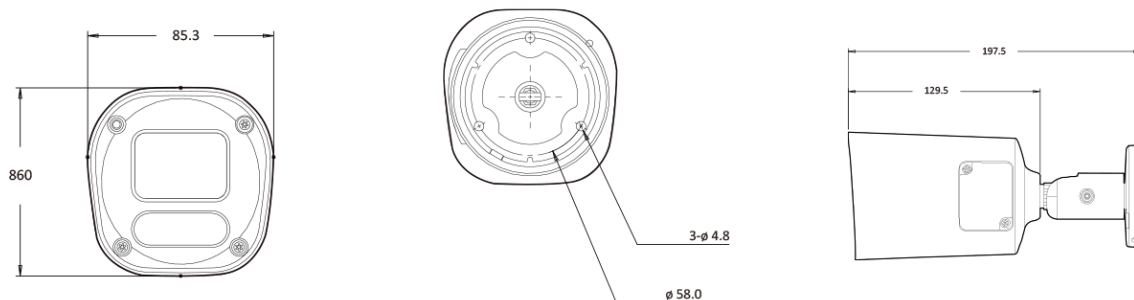

## Features

---

- 5MP AI Camera
- Supports Intelligent Video Analysis Events (Line/Intrusion/Queue Management)
- Maximum Resolution 2592 (Horizontal) X 1944 (Vertical) / 30fps
- Horizontal Field of View 98 degrees (Wide) ~ 32 degrees (Zoom) / 5x Optical Zoom
- Day & Night(ICR)/Night Vision up to 50 meters
- Backlight Compensation (WDR)
- SD/SDHC/SDXC Memory Slot
- PoE IEEE 802.3af/Class3
- IP67

## Dimension (mm)

---