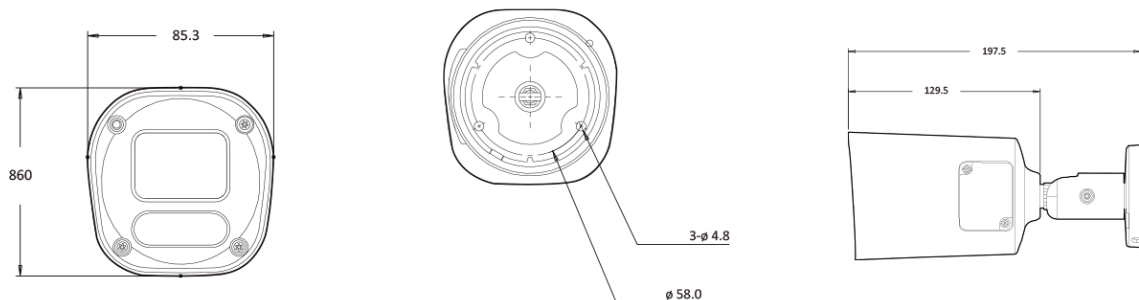

AI 5M IP MFZ IR Bullet

NBT6-75L-R

Features

- 5MP AI Camera
- Supports Intelligent Video Analysis Events (Line/Intrusion/Queue Management)
- Maximum Resolution 2592 (Horizontal) X 1944 (Vertical) / 30fps
- Horizontal Field of View 98 degrees (Wide) ~ 32 degrees (Zoom) / 5x Optical Zoom
- Day & Night(ICR)/Night Vision up to 50 meters
- Backlight Compensation (WDR)
- SD/SDHC/SDXC Memory Slot
- PoE IEEE 802.3af/Class3
- IP67

Dimension (mm)

Specification

Video

Image Sensor	1/2.8" 5.17M(STV2) CMOS
Channels	1
Total Pixel	2608(H) X 1984(V)
Max Resolution	2592(H) X 1944(V)
MIN. Illumination	COLOR: 0.04Lux BW: 0Lux with IR
Only installer Video Output	1 [CVBS 1.0V p-p (75Ω)]
S/N(signal/noise) Ratio	50dB
Scanning Mode	Progressive Scan

Mechanical

Housing Model	BT6
Housing	Outdoor Bullet
Material	Aluminum-Die Casting
Color	White
Dimensions (W x D x H)	197.5mm 86mm
Weight	0.97kg

Compatible Accessories

BJC12

JUNCTION BRACKET

BJC07

Junction Bracket