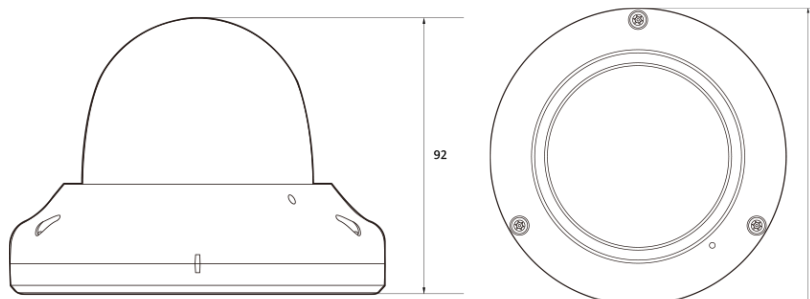

AI 5M IP MFZ IR Flat Dome

NVD13-75L-R

Features

- 5MP AI Camera
- Supports Intelligent Video Analysis Events (Line/Intrusion/Queue Management)
- Maximum Resolution 2592 (Horizontal) X 1944 (Vertical) / 30fps
- Horizontal Field of View 98 degrees (Wide) ~ 32 degrees (Zoom)
- 5x Optical Zoom
- Day & Night(ICR)/Night Vision up to 31 meters
- Backlight Compensation (WDR)
- SD/SDHC/SDXC Memory Slot
- PoE IEEE 802.3af/Class3
- IP67/IK10
- Built-in Microphone

Dimension (mm)

Specification

Video

Image Sensor	1/2.8" 5.17M(STV2) CMOS
Channels	1
Total Pixel	2608(H) X 1984(V)
Max Resolution	2592(H) X 1944(V)
MIN. Illumination	COLOR: 0.04Lux BW: 0Lux with IR
Only installer Video Output	1 [CVBS 1.0V p-p (75Ω)]
S/N(signal/noise) Ratio	50dB
Scanning Mode	Progressive Scan