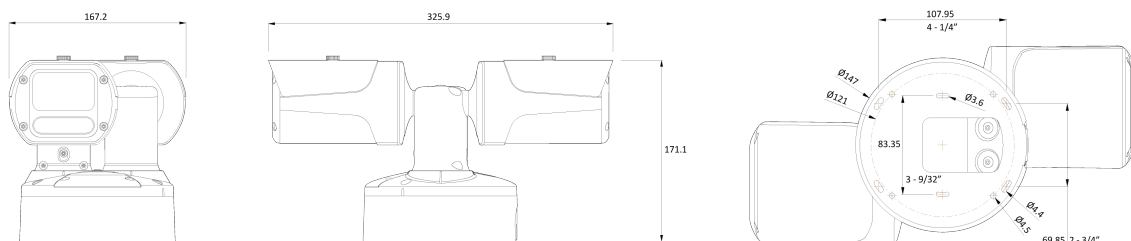

AI Total 10M Dual IP MFZ IR Bullet

NBM8-710-R

Features

- 5MP 2-Channel AI Camera
- 1-Channel Intelligent Video Analysis Event Support (Line/Intrusion/Queue..)
- Maximum Resolution 2592 (Horizontal) X 1944 (Vertical) / Up to 15fps Simultaneously for 2 Channels
- Horizontal Field of View 98 degrees (Wide) ~ 32 degrees (Zoom) / Optical 5x
- Day & Night (ICR) / IR Visible Distance 34 meters
- Backlight Compensation (WDR)
- SD/SDHC/SDXC Memory Slot
- PoE IEEE 802.3at/Class4
- IP67/IK10
- Built-in Heater
- Built-in Microphone/Speaker/Junction Box

Dimension (mm)

Specification

Video

Image Sensor	1/2.8" 5.17M(STV2) CMOS
Channels	2
Total Pixel	2608(H) X 1984(V)
Max Resolution	2592(H) X 1944(V)
MIN. Illumination	COLOR: 0.04Lux BW: 0Lux with IR
Only installer Video Output	1 [CVBS 1.0V p-p (75Ω)]
S/N(signal/noise) Ratio	50dB
Scanning Mode	Progressive Scan