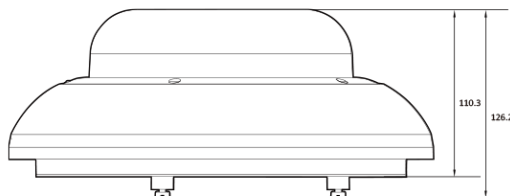

AI 20M IP MFZ IR Surround Dome

NVM9-720-R

Features

- AI 5MP 4-Channel IR Camera
- Intelligent Video Analysis Event Support (Line/Intrusion/Queue..)
- Maximum Resolution 2592 (Horizontal) X 1944 (Vertical) / 30fps 4-Channel
- Horizontal Field of View 93 degrees (Wide) ~ 51 degrees (Zoom) / Optical 2.8x
- Day & Night (ICR) / IR Visible Distance 31 meters
- Backlight Compensation (WDR)
- SD/SDHC/SDXC Memory Slot 4-Channel
- PoE IEEE 802.3 bt/Class 5
- IP67/IK10

Dimension (mm)

Specification

Video

Image Sensor	1/2.8" 5.69M CMOS
Channels	4
Total Pixel	2704(H) X 2104(V)
Max Resolution	2592(H) X 1944(V)
MIN. Illumination	COLOR: 0.1Lux BW: 0Lux with IR
Only installer Video Output	1 [CVBS 1.0V p-p (75Ω)]
S/N(signal/noise) Ratio	50dB
Scanning Mode	Progressive Scan