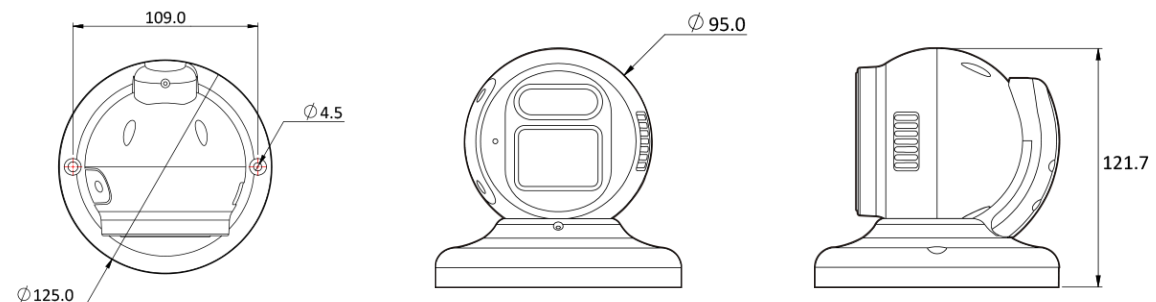

AI 5M IP MFZ Full-Color Flashlight Turret

NVD3-75-WA

Features

- 5MP AI Full-Color Strobe Light Camera
- Supports Intelligent Video Analysis Events (Line Crossing/Intrusion/Queue Management..)
- Maximum Resolution 2592 (Horizontal) X 1944 (Vertical) / 30fps
- Horizontal Field of View 83.8 degrees (Wide) ~ 32.1 degrees (Zoom) / 4.4x Optical Zoom
- Night Vision up to 28 meters
- Backlight Compensation (WDR)
- SD/SDHC/SDXC Memory Slot
- PoE IEEE 802.3at/Class4
- IP67/IK10
- Built-in Microphone/Speaker (Siren)/W&R&B Alarm Lamp

Dimension (mm)

Specification

Video

Image Sensor	1/2.8" 5.17M(STV2) CMOS
Channels	1
Total Pixel	2608(H) X 1984(V)
Max Resolution	2592(H) X 1944(V)
MIN. Illumination	0.03Lux 0Lux with White
Only installer Video Output	No
S/N(signal/noise) Ratio	50dB
Scanning Mode	Progressive Scan