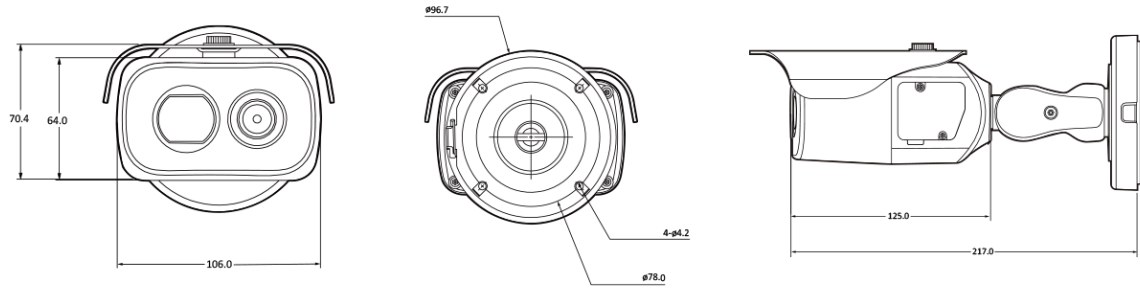

## Features

---

- 5MP + 76.8K Dual Thermal AI Camera
- Supports Intelligent Video Analysis Events (Line/Intrusion/Queue Management)
- Maximum Resolution 2592 (Horizontal) X 1944 (Vertical) / 30fps + 320 (Horizontal) X 240 (Vertical) / 9fps
- Horizontal Field of View 82 degrees + 56 degrees / Fixed Lens
- Day & Night(ICR)/IR Visibility up to 25 meters
- Backlight Compensation (WDR)
- Uncooled VOx 12-micron Thermal Sensor
- Temperature Measurement Range -40°C to 330°C
- Detection/Recognition/Identification Range 333m/83m/48m
- Color Temperature Display Support
- SD/SDHC/SDXC Memory Slot
- PoE IEEE 802.3af/Class3
- IP66/IK09
- Built-in Heater

## Dimension (mm)

---