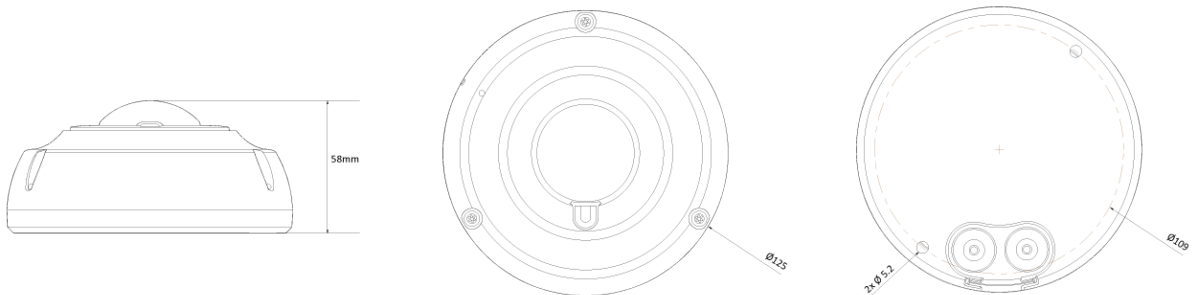

## Features

---

- 5MP 360-degree AI Camera
- Supports Intelligent Video Analysis Events (Line Crossing/Intrusion/Queue Management..)
- 1/2.8" High Sensitivity Sensor
- Maximum Resolution 2592 (Horizontal) X 1944 (Vertical) / 30fps
- Horizontal Field of View 180 degrees / 180-degree Fisheye Lens
- Day & Night(ICR)/Night Vision up to 22 meters
- Backlight Compensation (WDR)/3DNR
- SD/SDHC/SDXC Memory Slot
- PoE IEEE 802.3af/Class3
- IP67/IK10
- Built-in Microphone

## Dimension (mm)

---