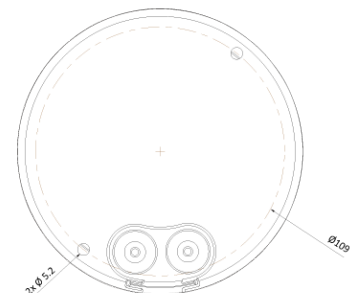

## Features

---

- 5MP 360-degree AI Camera
- Supports Intelligent Video Analysis Events (Line Crossing/Intrusion/Queue Management..)
- 1/2.8" High Sensitivity Sensor
- Maximum Resolution 2592 (Horizontal) X 1944 (Vertical) / 30fps
- Horizontal Field of View 180 degrees / 180-degree Fisheye Lens
- Day & Night(ICR)/Night Vision up to 22 meters
- Backlight Compensation (WDR)/3DNR
- SD/SDHC/SDXC Memory Slot
- PoE IEEE 802.3af/Class3
- IP67/IK10
- Built-in Microphone

## Dimension (mm)

---