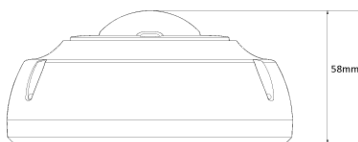

## Features

---

- 5MP 360-degree AI Camera
- Supports Intelligent Video Analysis Events (Line Crossing/Intrusion/Queue Management..)
- 1/2.8" High Sensitivity Sensor
- Maximum Resolution 2592 (Horizontal) X 1944 (Vertical) / 30fps
- Horizontal Field of View 180 degrees / 180-degree Fisheye Lens
- Day & Night(ICR)/Night Vision up to 22 meters
- Backlight Compensation (WDR)/3DNR
- SD/SDHC/SDXC Memory Slot
- PoE IEEE 802.3af/Class3
- IP67/IK10
- Built-in Microphone

## Dimension (mm)

---