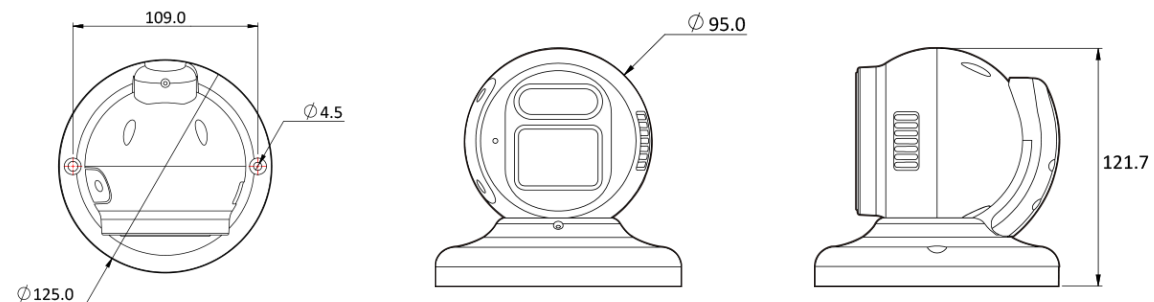

AI 5M IP MFZ IR Flashlight Turret

NVD3-75-RA

Features

- 5MP AI Strobe Light Camera
- Supports Intelligent Video Analysis Events (Line Crossing/Intrusion/Queue Management..)
- Maximum Resolution 2592 (Horizontal) X 1944 (Vertical) / 30fps
- Horizontal Field of View 98 degrees (Wide) ~ 32 degrees (Zoom) / 5x Optical Zoom
- Day & Night(ICR)/Night Vision up to 28 meters
- Backlight Compensation (WDR)
- SD/SDHC/SDXC Memory Slot
- PoE IEEE 802.3af/Class3
- IP67/IK10
- Built-in Microphone/Speaker (Siren)/W&R&B Alarm Lamp

Dimension (mm)

Specification

Video

Image Sensor	1/2.8" 5.17M(STV2) CMOS
Channels	1
Total Pixel	2608(H) X 1984(V)
Max Resolution	2592(H) X 1944(V)
MIN. Illumination	COLOR: 0.04Lux BW: 0Lux with IR
Only installer Video Output	No
S/N(signal/noise) Ratio	50dB
Scanning Mode	Progressive Scan