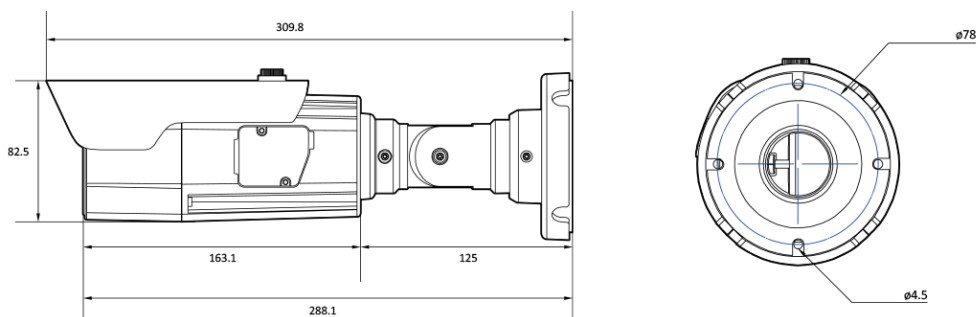

## Features

---

- 4K AI Camera
- Supports Intelligent Video Analysis Events (Line Crossing, Intrusion, Queue Management, etc.)
- Maximum Resolution 3840 (Horizontal) X 2160 (Vertical) / 30fps
- Horizontal Field of View 90 degrees (Wide) ~ 33 degrees (Zoom) / 5x Optical Zoom
- Day & Night(ICR)/IR Visibility up to 40 meters
- Backlight Compensation (WDR)
- SD/SDHC/SDXC Memory Slot
- PoE IEEE 802.3at/Class4
- IP67/IK10
- Internal Heater

## Dimension (mm)

---