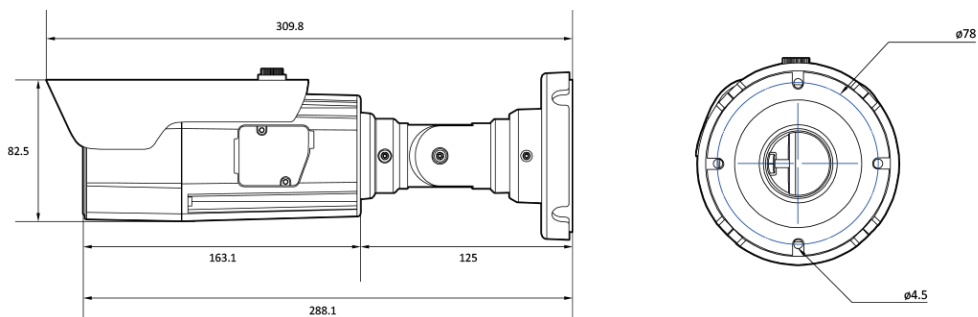

AI 4K IP IR Bullet

NBT7-78-R

Features

- AI Deep Learning Filter
- AI Deep Learning VCA Edge
- Weather Proof Design
- Water Proof Cable
- Optimized Multiple Profile Streaming
- ROI(Region of Interest)
- Advanced Built in ISP
- Fluid Integration Way
- Double Scan Sensor with Advanced Built in ISP (8M)
- Two motor MFZ(Motorized Focus Controllable) / P-Iris lens

Dimension (mm)

Specification

Video

Image Sensor	1/2.8" 8.0M CMOS
Channels	1
Total Pixel	3864(H) X 2228(V)
Max Resolution	3840(H) X 2160(V)
MIN. Illumination	COLOR: 0.09Lux BW: 0Lux with IR
Only installer Video Output	1 [CVBS 1.0V p-p (75Ω)]
S/N(signal/noise) Ratio	50dB
Scanning Mode	Progressive Scan

Lens

Focal Length	2.7~13.5mm
Aperture	F1.4
Lens Type	Motorized_Varifocal
IRIS Type	P-IRIS
Horizontal Angle	D:38.2 ~105.0 , H:33.1 ~90.3 , V:18.9 ~49.0
Pan / Tilt / Zoom	Pan: Tilt : Zoom :X 5.0 Optical

Operational