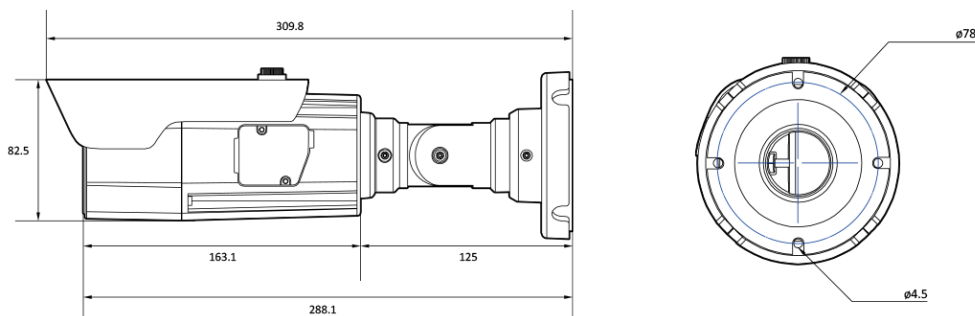

## Features

---

- 4K AI Camera
- Supports Intelligent Video Analysis Events (Line Crossing, Intrusion, Queue Management, etc.)
- Maximum Resolution 3840 (Horizontal) X 2160 (Vertical) / 30fps
- Horizontal Field of View 90 degrees (Wide) ~ 33 degrees (Zoom) / 5x Optical Zoom
- Day & Night(ICR)/IR Visibility up to 40 meters
- Backlight Compensation (WDR)
- SD/SDHC/SDXC Memory Slot
- PoE IEEE 802.3at/Class4
- IP67/IK10
- Internal Heater

## Dimension (mm)

---