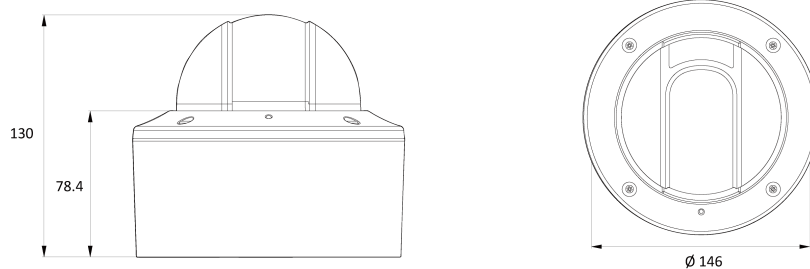

AI 4K IP MFZ IR Dome

NNK7-78-R

Features

- 4K AI Camera
- Intelligent Video Analysis Event Support (Line/Intrusion/Queue..)
- Maximum Resolution 3840 (Horizontal) X 2160 (Vertical) / 30fps
- Horizontal Field of View 90 degrees (Wide) ~ 33 degrees (Zoom) / Optical 5x
- Day & Night (ICR) / IR Visible Distance 34 meters
- Backlight Compensation (WDR)
- SD/SDHC/SDXC Memory Slot
- PoE IEEE 802.3af/Class3
- IP67/IK10
- Built-in Heater
- Built-in Microphone
- Built-in Junction Box

Dimension (mm)

Specification

Video

Image Sensor	1/2.8" 8.6M CMOS
Channels	1
Total Pixel	3864(H) X 2228(V)
Max Resolution	3840(H) X 2160(V)
MIN. Illumination	COLOR: 0.09Lux BW: 0Lux with IR
Only installer Video Output	1 [CVBS 1.0V p-p (75Ω)]
S/N(signal/noise) Ratio	50dB
Scanning Mode	Progressive Scan

Operating Humidity	10-90% RH(Non-Condensing)
Vandal Proof Casing	IK10
IP Rating	IP67
Other Certification	FCC CE ROHS

Mechanical

Housing Model	NK7
Housing	Outdoor Dome
Material	Aluminum-Die Casting
Color	White
Dimensions (W x D x H)	146mm 130mm
Weight	1.42kg