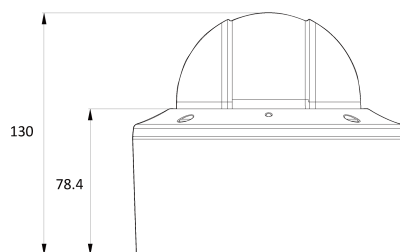

## Features

---

- 4K AI Camera
- Intelligent Video Analysis Event Support (Line/Intrusion/Queue..)
- Maximum Resolution 3840 (Horizontal) X 2160 (Vertical) / 30fps
- Horizontal Field of View 90 degrees (Wide) ~ 33 degrees (Zoom) / Optical 5x
- Day & Night (ICR) / IR Visible Distance 34 meters
- Backlight Compensation (WDR)
- SD/SDHC/SDXC Memory Slot
- PoE IEEE 802.3af/Class3
- IP67/IK10
- Built-in Heater
- Built-in Microphone/Junction Box

## Dimension (mm)

---