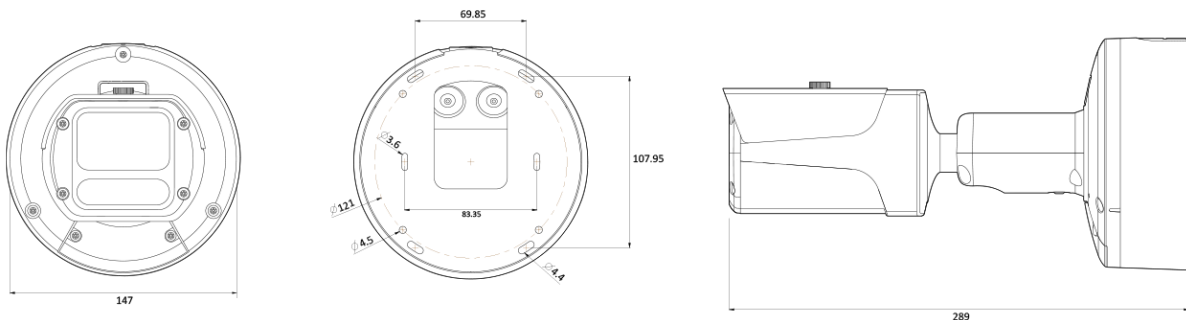

AI 4K IP MFZ IR Bullet

NBT8-78-R

Features

- 4K AI Camera
- Supports Intelligent Video Analytics Events (Line Crossing, Intrusion Detection, Queue Monitoring, etc.)
- Max. Resolution 3840 × 2160 @ 30fps
- Horizontal FOV 90° (Wide) ~ 33° (Tele) / 5x Optical Zoom
- Day & Night (ICR)
- IR Range up to 34 m
- WDR
- SD/SDHC/SDXC Card Slot
- PoE IEEE 802.3af / Class 3
- IP67 / IK10
- Built-in Heater
- Built-in Microphone
- Built-in Junction Box

Dimension (mm)

Specification

Video

Image Sensor	1/2.8" 8.6M CMOS
Channels	1
Total Pixel	3864(H) X 2228(V)
Max Resolution	3840(H) X 2160(V)
MIN. Illumination	COLOR: 0.09Lux BW: 0Lux with IR
Only installer Video Output	1 [CVBS 1.0V p-p (75Ω)]
S/N(signal/noise) Ratio	50dB
Scanning Mode	Progressive Scan