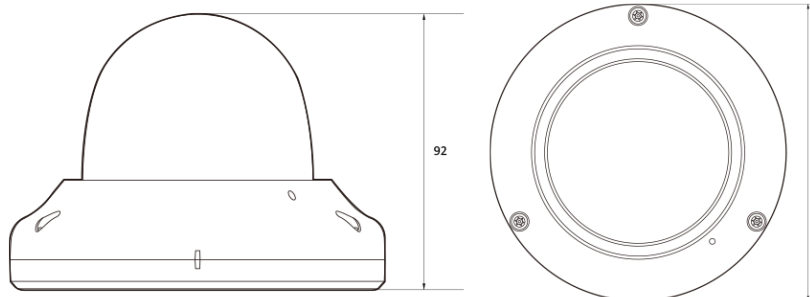

AI 5M IP MFZ IR Flat Dome

NVD13-75-R

Features

- 5MP AI Camera
- Supports Intelligent Video Analysis Events (Line Crossing, Intrusion, Queue Management, etc.)
- Maximum Resolution 2592 (Horizontal) X 1944 (Vertical) / 30fps
- Horizontal Field of View 98 degrees (Wide) ~ 32 degrees (Zoom)
- 5x Optical Zoom
- Day & Night(ICR)/IR Visibility up to 25 meters
- Backlight Compensation (WDR)
- SD/SDHC/SDXC Memory Slot
- PoE IEEE 802.3af/Class3
- IP67/IK10
- Built-in Microphone

Dimension (mm)

Specification

Video

Image Sensor	1/2.8" 5.69M CMOS
Channels	1
Total Pixel	2704(H) X 2104(V)
Max Resolution	2592(H) X 1944(V)
MIN. Illumination	COLOR: 0.08Lux BW: 0Lux with IR
Only installer Video Output	1 [CVBS 1.0V p-p (75Ω)]
S/N(signal/noise) Ratio	50dB
Scanning Mode	Progressive Scan