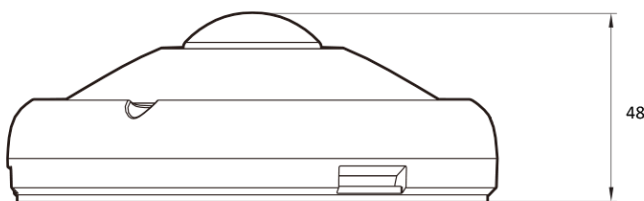

5M IP IR Fisheye Dome

NVF2-45-R

Features

- 5MP 360-degree camera
- 1/1.8" high sensitivity sensor
- Maximum resolution 2952 (horizontal) X 1944 (vertical) / 30fps
- Horizontal angle of view 180 degrees / 180-degree fisheye lens
- Day & Night (ICR) / IR reach distance 17 meters
- Backlight compensation (WDR) / 3DNR
- SD/SDHC/SDXC memory slot
- PoE IEEE 802.3af/Class3
- IP66/IK09

Dimension (mm)

Specification

Video

Image Sensor	1/1.8" 6.4M CMOS
Channels	1
Total Pixel	3096(H) X 2080(V)
Max Resolution	2592(H) X 1944(V)
MIN. Illumination	0.39Lux 0Lux with IR (F2.5)
Only installer Video Output	No
S/N(signal/noise) Ratio	50dB
Scanning Mode	Progressive Scan