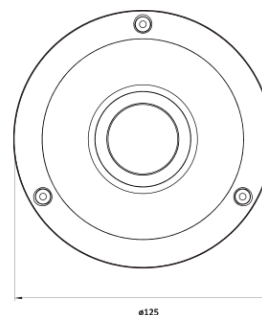

5M IP IR Fisheye Dome

NVF2-45-R

Features

- 5MP 360-degree camera
- 1/1.8" high sensitivity sensor
- Maximum resolution 2952 (horizontal) X 1944 (vertical) / 30fps
- Horizontal angle of view 180 degrees / 180-degree fisheye lens
- Day & Night (ICR) / IR reach distance 17 meters
- Backlight compensation (WDR) / 3DNR
- SD/SDHC/SDXC memory slot
- PoE IEEE 802.3af/Class3
- IP66/IK09

Dimension (mm)

Specification

Video

Image Sensor	1/1.8" 6.4M CMOS
Channels	1
Total Pixel	3096(H) X 2080(V)
Max Resolution	2592(H) X 1944(V)
MIN. Illumination	0.39Lux 0Lux with IR (F2.5)
Only installer Video Output	No
S/N(signal/noise) Ratio	50dB
Scanning Mode	Progressive Scan