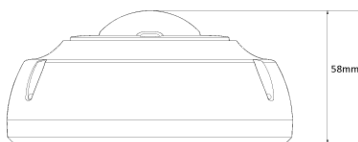

AI 12M IP IR Fisheye Dome

NVF13-712-R

Features

- 12MP 360-degree AI Camera
- Supports Intelligent Video Analysis Events (Line Crossing/Intrusion/Queue Management..)
- 1/2.3" High Sensitivity Sensor
- Maximum Resolution 4000 (Horizontal) X 3000 (Vertical) / 20fps
- Horizontal Field of View 180 degrees / 180-degree Fisheye Lens
- Day & Night(ICR)/Night Vision up to 22 meters
- Backlight Compensation (WDR)/3DNR
- SD/SDHC/SDXC Memory Slot
- PoE IEEE 802.3af/Class3
- IP67/IK10
- Built-in Microphone

Dimension (mm)

Specification

Video

Image Sensor	1/2.3" 12.93M CMOS
Channels	1
Total Pixel	4072(H) X 3176(V)
Max Resolution	4000(H) X 3000(V)
MIN. Illumination	COLOR: 0.52Lux BW: 0Lux with IR
Only installer Video Output	1 [CVBS 1.0V p-p (75Ω)]
S/N(signal/noise) Ratio	50dB
Scanning Mode	Progressive Scan