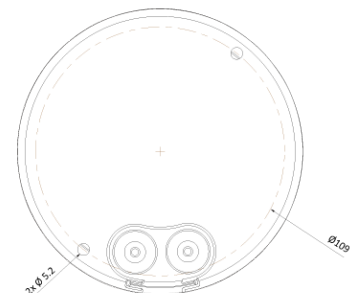

AI 12M IP IR Fisheye Dome

NVF13-712-R

Features

- 12MP 360-degree AI Camera
- Supports Intelligent Video Analysis Events (Line Crossing/Intrusion/Queue Management..)
- 1/2.3" High Sensitivity Sensor
- Maximum Resolution 4000 (Horizontal) X 3000 (Vertical) / 20fps
- Horizontal Field of View 180 degrees / 180-degree Fisheye Lens
- Day & Night(ICR)/Night Vision up to 22 meters
- Backlight Compensation (WDR)/3DNR
- SD/SDHC/SDXC Memory Slot
- PoE IEEE 802.3af/Class3
- IP67/IK10
- Built-in Microphone

Dimension (mm)

Specification

Video

Image Sensor	1/2.3" 12.93M CMOS
Channels	1
Total Pixel	4072(H) X 3176(V)
Max Resolution	4000(H) X 3000(V)
MIN. Illumination	COLOR: 0.52Lux BW: 0Lux with IR
Only installer Video Output	1 [CVBS 1.0V p-p (75Ω)]
S/N(signal/noise) Ratio	50dB
Scanning Mode	Progressive Scan

Operating Humidity	10-90% RH(Non-Condensing)
Vandal Proof Casing	IK10
IP Rating	IP67
Other Certification	FCC CE ROHS UL KC

Mechanical

Housing Model	VF13
Housing	Outdoor Dome Fisheye
Material	Aluminum-Die Casting
Color	White
Dimensions (W x D x H)	125mm 58mm
Weight	0.55kg