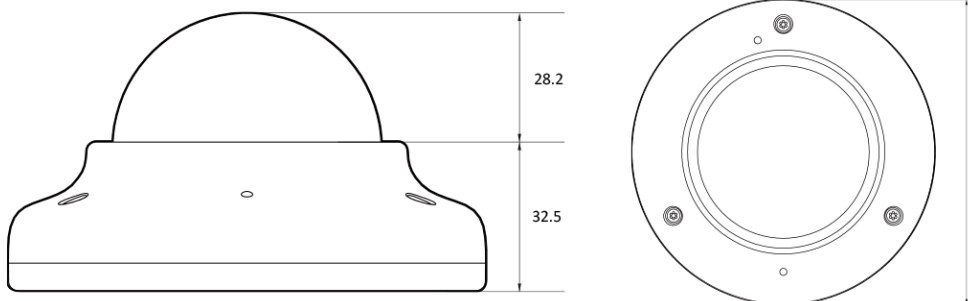

AI 5M IP IR Mini Dome

NVD7-75-R

Features

- 90° Tilting
- Bidirectional Audio
- Vandal Proof Design
- Weather Proof Design
- Real-time High Definition Camera
- Triple codec, Simultaneous Multi Streaming
- Local SD Card Backup
- Day & Night by ICR
- PoE
- Double Scan Sensor with Advanced Built in ISP (5M)

Dimension (mm)

Specification

Video

Image Sensor	1/2.8" 5.69M CMOS
Channels	1
Total Pixel	2704(H) X 2104(V)
Max Resolution	2592(H) X 1944(V)
MIN. Illumination	COLOR: 2.8mm : 0.13Lux, etc : 0.16Lux BW: 0Lux with IR
Only installer Video Output	No
S/N(signal/noise) Ratio	50dB
Scanning Mode	Progressive Scan