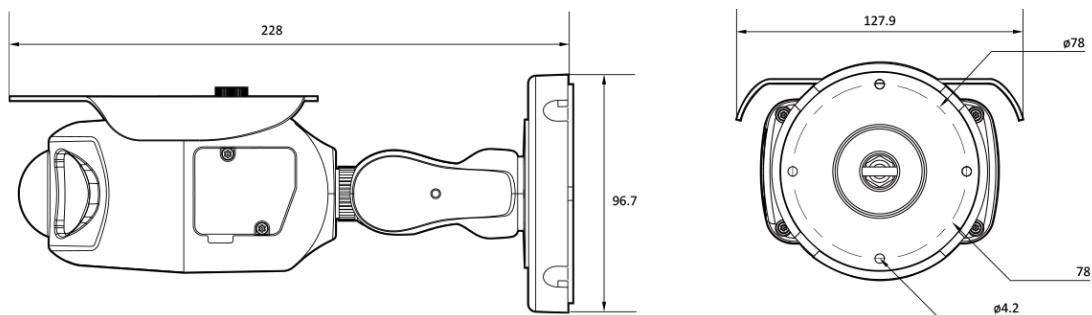

180° AI 4K IP IR Pano Bullet

NSF1-78-RS

Features

- 4K 180-degree AI Camera
- Supports Intelligent Video Analysis Events (Line/Intrusion/Queue..)
- 1/1.8" High-Sensitivity Sensor
- Maximum Resolution 3840 (Horizontal) X 2160 (Vertical) / 30fps
- Horizontal Field of View 180 degrees / 180-degree Fisheye Lens
- Day & Night (ICR) / IR Visible Distance 31 meters
- Backlight Compensation (WDR) / 3DNR
- SD/SDHC/SDXC Memory Slot
- PoE IEEE 802.3af/Class3
- IP67/IK10
- Built-in Heater

Dimension (mm)

Specification

Video

Image Sensor	1/1.8" 8.48M(STV2) CMOS
Channels	1
Total Pixel	3856(H) X 2200(V)
Max Resolution	3840(H) X 2160(V)
MIN. Illumination	COLOR: 0.15Lux BW: 0Lux with IR
Only installer Video Output	1 [CVBS 1.0V p-p (75Ω)]
S/N(signal/noise) Ratio	50dB
Scanning Mode	Progressive Scan