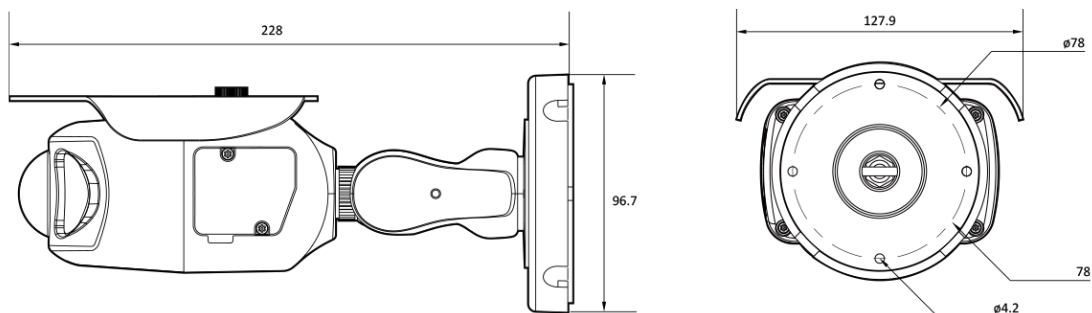

180° AI 4K IP IR Pano Bullet

NSF1-78-RS

Features

- 4K 180-degree AI Camera
- Supports Intelligent Video Analysis Events (Line/Intrusion/Queue..)
- 1/1.8" High-Sensitivity Sensor
- Maximum Resolution 3840 (Horizontal) X 2160 (Vertical) / 30fps
- Horizontal Field of View 180 degrees / 180-degree Fisheye Lens
- Day & Night (ICR) / IR Visible Distance 31 meters
- Backlight Compensation (WDR) / 3DNR
- SD/SDHC/SDXC Memory Slot
- PoE IEEE 802.3af/Class3
- IP67/IK10
- Built-in Heater

Dimension (mm)

Specification

Video

Image Sensor	1/1.8" 8.48M(STV2) CMOS
Channels	1
Total Pixel	3856(H) X 2200(V)
Max Resolution	3840(H) X 2160(V)
MIN. Illumination	COLOR: 0.15Lux BW: 0Lux with IR
Only installer Video Output	1 [CVBS 1.0V p-p (75Ω)]
S/N(signal/noise) Ratio	50dB
Scanning Mode	Progressive Scan