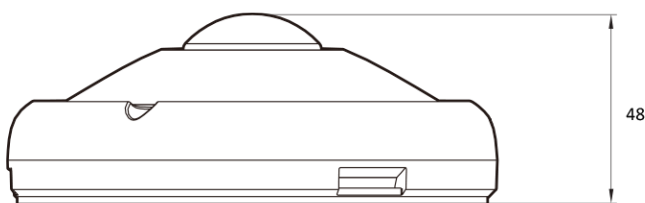

12M IP IR Fisheye Dome

NVF2-512-R

Features

- 12MP 360-degree Camera
- 1/1.7" High Sensitivity Sensor
- Maximum Resolution 3000 (Horizontal) X 3000 (Vertical) / 30fps
- Horizontal Field of View 180 degrees / 180-degree Fisheye Lens
- Day & Night(ICR)/Night Vision up to 17 meters
- Backlight Compensation (WDR)/3DNR
- SD/SDHC/SDXC Memory Slot
- PoE IEEE 802.3af/Class3
- IP66/IK09

Dimension (mm)

Specification

Video

Image Sensor	1/1.7" 12.76M CMOS
Channels	1
Total Pixel	4168(H) X 3062(V)
Max Resolution	3008(H) X 3000(V)
MIN. Illumination	COLOR: 0.3Lux BW: 0Lux with IR
Only installer Video Output	No
S/N(signal/noise) Ratio	50dB
Scanning Mode	Progressive Scan