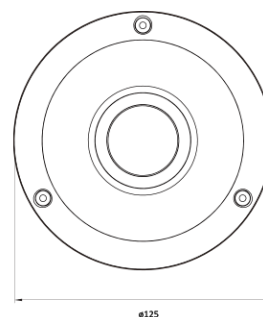

12M IP IR Fisheye Dome

NVF2-512-R

Features

- 12MP 360-degree Camera
- 1/1.7" High Sensitivity Sensor
- Maximum Resolution 3000 (Horizontal) X 3000 (Vertical) / 30fps
- Horizontal Field of View 180 degrees / 180-degree Fisheye Lens
- Day & Night(ICR)/Night Vision up to 17 meters
- Backlight Compensation (WDR)/3DNR
- SD/SDHC/SDXC Memory Slot
- PoE IEEE 802.3af/Class3
- IP66/IK09

Dimension (mm)

Specification

Video

Image Sensor	1/1.7" 12.76M CMOS
Channels	1
Total Pixel	4168(H) X 3062(V)
Max Resolution	3008(H) X 3000(V)
MIN. Illumination	COLOR: 0.3Lux BW: 0Lux with IR
Only installer Video Output	No
S/N(signal/noise) Ratio	50dB
Scanning Mode	Progressive Scan