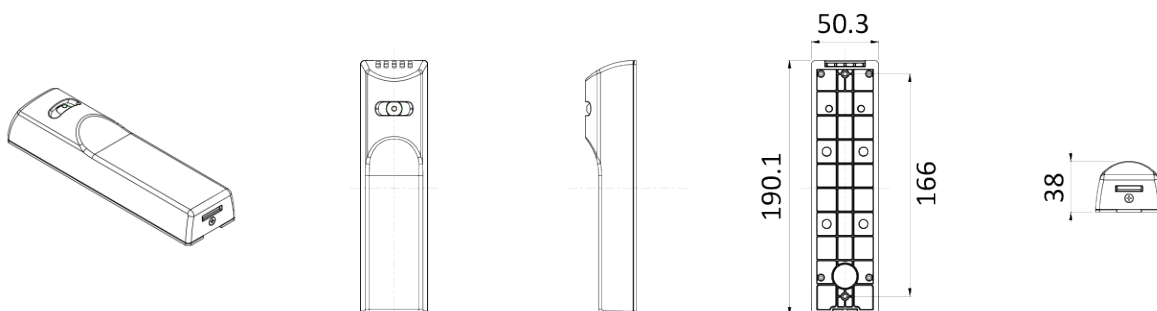

## Features

---

- Optimized Multiple Profile Streaming
- ROI(Region of Interest)
- Various Web Plug-in
- Smart AVC
- Advanced Built in ISP
- Fluid Integration Way
- Double Scan Sensor with Advanced Built in ISP (5M)
- Pinhole camera can be easily adjusted to eye level, giving a clearer view of the face, even when a person is wearing a cap or hood.

## Dimension (mm)

---