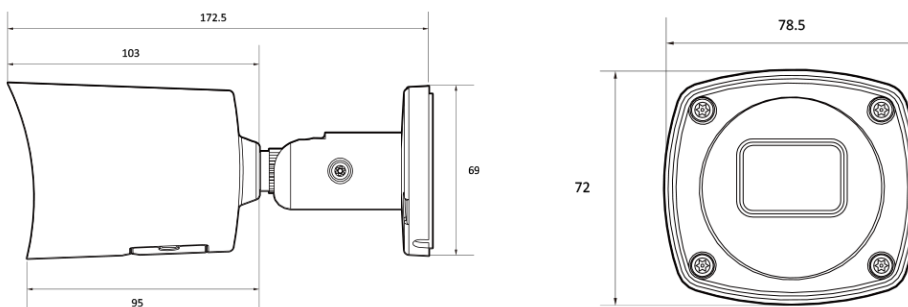

2M IP IR Mini Bullet

NBI4-62-R

Features

- Optimized Multiple Profile Streaming
- ROI(Region of Interest)
- Various Web Plug-in
- Smart AVC
- Advanced Built in ISP
- Fluid Integration Way
- Double Scan Sensor with Advanced Built in ISP (2M)

Dimension (mm)

Specification

Video

Image Sensor	1/2.8" 2.1M CMOS
Channels	1
Total Pixel	1945(H) X 1109(V)
Max Resolution	1920(H) X 1080(V)
MIN. Illumination	COLOR: 2.8mm : 0.05Lux, 0Lux with IR BW: 4.0mm : 0.09Lux, 0Lux with IR
Only installer Video Output	No
S/N(signal/noise) Ratio	50dB
Scanning Mode	Progressive Scan

Mechanical

Housing Model	B14
Housing	Outdoor Bullet
Material	Aluminum-Die Casting
Color	White
Dimensions (W x D x H)	72.0mm 172.5mm
Weight	0.65kg

Compatible Accessories

BJC12

JUNCTION BRACKET

BJC07

Junction Bracket