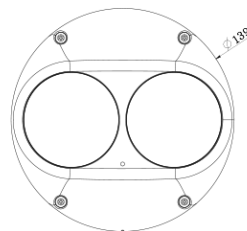

AI Total 10M Dual IP IR Dome

NVM8-710-R

Features

- 5MP 2-Channel AI Camera
- 1 Channel Supports Intelligent Video Analysis Events (Line Crossing, Intrusion, Queue Management, etc.)
- Maximum Resolution 2592 (Horizontal) X 1944 (Vertical) per Channel / Simultaneous 2-Channel Operation at Maximum 15fps
- Horizontal Field of View 102 degrees (2.8mm), 82 degrees (4.0mm), 52 degrees (6.0mm)
- Fixed Lens Options
- Day & Night(ICR)/IR Visibility up to 18 meters
- Backlight Compensation (WDR)
- SD/SDHC/SDXC Memory Slot
- PoE IEEE 802.3af/Class3
- IP67/IK10
- Built-in Microphone

Dimension (mm)

Specification

Video

Image Sensor	1/2.8" 5.69M CMOS
Channels	2
Total Pixel	2704(H) X 2104(V)
Max Resolution	2592(H) X 1944(V)
MIN. Illumination	COLOR: 2.8mm : 0.13Lux, etc : 0.16Lux BW: 0Lux with IR
Only installer Video Output	1 [CVBS 1.0V p-p (75Ω)]
S/N(signal/noise) Ratio	50dB
Scanning Mode	Progressive Scan

Lens

Focal Length	2.8mm 4.0mm 6.0mm 8.0mm
Aperture	2.8 mm, F1.8 4.0mm, F2.0 6.0mm, F2.0 8.0mm, F2.0
Lens Type	Fixed
IRIS Type	Auto Exposure
Horizontal Angle	D : 125.5°, H : 102.4°, V : 77.4° (2.8mm) /D : 106.6°, H : 82.3°, V : 58.8° (4mm) /D : 69.4°, H : 51.9°, V : 37.6° (6mm) /D : 47.9°, H : 37.8°, V : 28.2° (8mm)
Pan / Tilt / Zoom	Zoom :Fixed