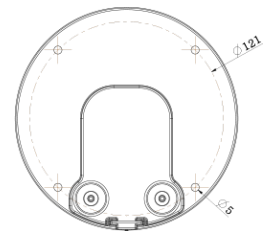

AI Total 10M Dual IP IR Dome

NVM8-710-R

Features

- 5MP 2-Channel AI Camera
- 1 Channel Supports Intelligent Video Analysis Events (Line Crossing, Intrusion, Queue Management, etc.)
- Maximum Resolution 2592 (Horizontal) X 1944 (Vertical) per Channel / Simultaneous 2-Channel Operation at Maximum 15fps
- Horizontal Field of View 102 degrees (2.8mm), 82 degrees (4.0mm), 52 degrees (6.0mm)
- Fixed Lens Options
- Day & Night(ICR)/IR Visibility up to 18 meters
- Backlight Compensation (WDR)
- SD/SDHC/SDXC Memory Slot
- PoE IEEE 802.3af/Class3
- IP67/IK10
- Built-in Microphone

Dimension (mm)

Specification

Video

Image Sensor	1/2.8" 5.69M CMOS
Channels	2
Total Pixel	2704(H) X 2104(V)
Max Resolution	2592(H) X 1944(V)
MIN. Illumination	COLOR: 2.8mm : 0.13Lux, etc : 0.16Lux BW: 0Lux with IR
Only installer Video Output	1 [CVBS 1.0V p-p (75Ω)]
S/N(signal/noise) Ratio	50dB
Scanning Mode	Progressive Scan

Lens

Focal Length	2.8mm 4.0mm 6.0mm 8.0mm
Aperture	2.8 mm, F1.8 4.0mm, F2.0 6.0mm, F2.0 8.0mm, F2.0
Lens Type	Fixed
IRIS Type	Auto Exposure
Horizontal Angle	D : 125.5°, H : 102.4°, V : 77.4° (2.8mm) /D : 106.6°, H : 82.3°, V : 58.8° (4mm) /D : 69.4°, H : 51.9°, V : 37.6° (6mm) /D : 47.9°, H : 37.8°, V : 28.2° (8mm)
Pan / Tilt / Zoom	Zoom :Fixed

Mechanical

Housing Model	VM8
Housing	Outdoor Dome Multi-Sensor
Material	Aluminum-Die Casting
Color	White
Dimensions (W x D x H)	139mm 79.5mm
Weight	0.68kg

Compatible Accessories

 <p>BC08 NPT</p>	 <p>BW08 Wall Bracket</p>	 <p>BC08 Ceiling Bracket</p>	 <p>GP02 Gang Bracket</p>
 <p>BJC09 Wall Junction Bracket</p>	 <p>BP01 Pole Mount Bracket</p>	 <p>BCO01 Corner Mount Bracket</p>	