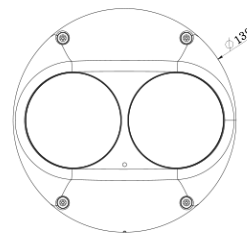

AI Total 10M Dual IP IR Dome

NVM8-710-R

Features

- 5MP 2-Channel AI Camera
- 1 Channel Supports Intelligent Video Analysis Events (Line Crossing, Intrusion, Queue Management, etc.)
- Maximum Resolution 2592 (Horizontal) X 1944 (Vertical) per Channel / Simultaneous 2-Channel Operation at Maximum 15fps
- Horizontal Field of View 102 degrees (2.8mm), 82 degrees (4.0mm), 52 degrees (6.0mm)
- Fixed Lens Options
- Day & Night(ICR)/IR Visibility up to 18 meters
- Backlight Compensation (WDR)
- SD/SDHC/SDXC Memory Slot
- PoE IEEE 802.3af/Class3
- IP67/IK10
- Built-in Microphone

Dimension (mm)

Specification

Video

Image Sensor	1/2.8" 5.69M CMOS
Channels	2
Total Pixel	2704(H) X 2104(V)
Max Resolution	2592(H) X 1944(V)
MIN. Illumination	COLOR: 2.8mm : 0.13Lux, etc : 0.16Lux BW: 0Lux with IR
Only installer Video Output	1 [CVBS 1.0V p-p (75Ω)]
S/N(signal/noise) Ratio	50dB
Scanning Mode	Progressive Scan

Lens

Focal Length	2.8mm 4.0mm 6.0mm 8.0mm
Aperture	2.8 mm, F1.8 4.0mm, F2.0 6.0mm, F2.0 8.0mm, F2.0
Lens Type	Fixed
IRIS Type	Auto Exposure
Horizontal Angle	D : 125.5 , H : 102.4 , V : 77.4 (2.8mm) / D : 106.6 , H : 82.3 , V : 58.8 (4mm) / D : 69.4 , H : 51.9 , V : 37.6 (6mm) / D : 47.9 , H : 37.8 , V : 28.2 (8mm)
Pan / Tilt / Zoom	Zoom :Fixed