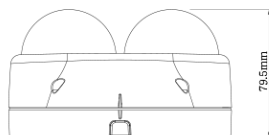

AI Total 10M Dual IP IR Dome

NVM8-710-R

Features

- 5MP 2-Channel AI Camera
- 1 Channel Supports Intelligent Video Analysis Events (Line Crossing, Intrusion, Queue Management, etc.)
- Maximum Resolution 2592 (Horizontal) X 1944 (Vertical) per Channel / Simultaneous 2-Channel Operation at Maximum 15fps
- Horizontal Field of View 102 degrees (2.8mm), 82 degrees (4.0mm), 52 degrees (6.0mm)
- Fixed Lens Options
- Day & Night(ICR)/IR Visibility up to 18 meters
- Backlight Compensation (WDR)
- SD/SDHC/SDXC Memory Slot
- PoE IEEE 802.3af/Class3
- IP67/IK10
- Built-in Microphone

Dimension (mm)

Specification

Video

Image Sensor	1/2.8" 5.69M CMOS
Channels	2
Total Pixel	2704(H) X 2104(V)
Max Resolution	2592(H) X 1944(V)
MIN. Illumination	COLOR: 2.8mm : 0.13Lux, etc : 0.16Lux BW: 0Lux with IR
Only installer Video Output	1 [CVBS 1.0V p-p (75Ω)]
S/N(signal/noise) Ratio	50dB
Scanning Mode	Progressive Scan