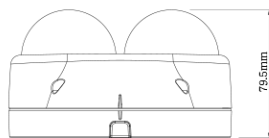

AI Total 10M Dual IP IR Dome

NVM8-710-R

Features

- 5MP 2-Channel AI Camera
- 1 Channel Supports Intelligent Video Analysis Events (Line Crossing, Intrusion, Queue Management, etc.)
- Maximum Resolution 2592 (Horizontal) X 1944 (Vertical) per Channel / Simultaneous 2-Channel Operation at Maximum 15fps
- Horizontal Field of View 102 degrees (2.8mm), 82 degrees (4.0mm), 52 degrees (6.0mm)
- Fixed Lens Options
- Day & Night(ICR)/IR Visibility up to 18 meters
- Backlight Compensation (WDR)
- SD/SDHC/SDXC Memory Slot
- PoE IEEE 802.3af/Class3
- IP67/IK10
- Built-in Microphone

Dimension (mm)

Specification

Video

Image Sensor	1/2.8" 5.69M CMOS
Channels	2
Total Pixel	2704(H) X 2104(V)
Max Resolution	2592(H) X 1944(V)
MIN. Illumination	COLOR: 2.8mm : 0.13Lux, etc : 0.16Lux BW: 0Lux with IR
Only installer Video Output	1 [CVBS 1.0V p-p (75Ω)]
S/N(signal/noise) Ratio	50dB
Scanning Mode	Progressive Scan

Lens

Focal Length	2.8mm 4.0mm 6.0mm 8.0mm
Aperture	2.8 mm, F1.8 4.0mm, F2.0 6.0mm, F2.0 8.0mm, F2.0
Lens Type	Fixed
IRIS Type	Auto Exposure
Horizontal Angle	D : 125.5 , H : 102.4 , V : 77.4 (2.8mm) / D : 106.6 , H : 82.3 , V : 58.8 (4mm) / D : 69.4 , H : 51.9 , V : 37.6 (6mm) / D : 47.9 , H : 37.8 , V : 28.2 (8mm)
Pan / Tilt / Zoom	Zoom :Fixed