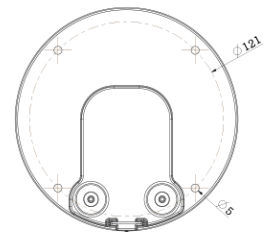

AI Total 10M Dual IP IR Dome

NVM8-710-R

Features

- 5MP 2-Channel AI Camera
- 1 Channel Supports Intelligent Video Analysis Events (Line Crossing, Intrusion, Queue Management, etc.)
- Maximum Resolution 2592 (Horizontal) X 1944 (Vertical) per Channel / Simultaneous 2-Channel Operation at Maximum 15fps
- Horizontal Field of View 102 degrees (2.8mm), 82 degrees (4.0mm), 52 degrees (6.0mm)
- Fixed Lens Options
- Day & Night(ICR)/IR Visibility up to 18 meters
- Backlight Compensation (WDR)
- SD/SDHC/SDXC Memory Slot
- PoE IEEE 802.3af/Class3
- IP67/IK10
- Built-in Microphone

Dimension (mm)

Specification

Video

Image Sensor	1/2.8" 5.69M CMOS
Channels	2
Total Pixel	2704(H) X 2104(V)
Max Resolution	2592(H) X 1944(V)
MIN. Illumination	COLOR: 2.8mm : 0.13Lux, etc : 0.16Lux BW: 0Lux with IR
Only installer Video Output	1 [CVBS 1.0V p-p (75Ω)]
S/N(signal/noise) Ratio	50dB
Scanning Mode	Progressive Scan

Lens

Focal Length	2.8mm 4.0mm 6.0mm 8.0mm
Aperture	2.8 mm, F1.8 4.0mm, F2.0 6.0mm, F2.0 8.0mm, F2.0
Lens Type	Fixed
IRIS Type	Auto Exposure
Horizontal Angle	D : 125.5 , H : 102.4 , V : 77.4 (2.8mm) / D : 106.6 , H : 82.3 , V : 58.8 (4mm) / D : 69.4 , H : 51.9 , V : 37.6 (6mm) / D : 47.9 , H : 37.8 , V : 28.2 (8mm)
Pan / Tilt / Zoom	Zoom :Fixed

Mechanical

Housing Model	VM8
Housing	Outdoor Dome Multi-Sensor
Material	Aluminum-Die Casting
Color	White
Dimensions (W x D x H)	139mm 79.5mm
Weight	0.68kg

Compatible Accessories

 <p>BC08 NPT</p>	 <p>BW08 Wall Bracket</p>	 <p>BC08 Ceiling Bracket</p>	 <p>GP02 Gang Bracket</p>
 <p>BJC09 Wall Junction Bracket</p>	 <p>BP01 Pole Mount Bracket</p>	 <p>BCO01 Corner Mount Bracket</p>	