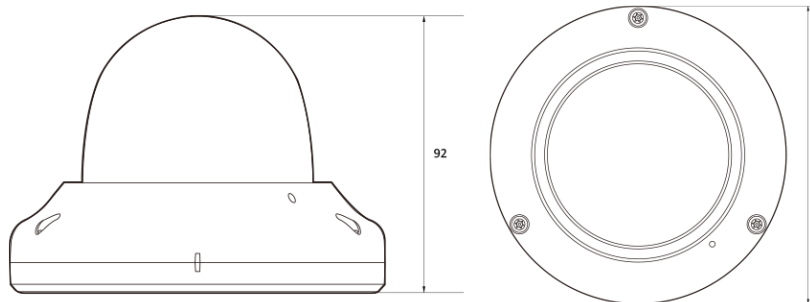

2M IP MFZ IR Flat Dome

NVD13-62-R

Features

- Weather Proof Design
- Water Proof Cable
- Optimized Multiple Profile Streaming
- ROI(Region of Interest)
- Advanced Built in ISP
- Fluid Integration Way
- Double Scan Sensor with Advanced Built in ISP (2M)
- Two motor MFZ(Motorized Focus Controllable) / P-Iris lens

Dimension (mm)

Specification

Video

Image Sensor	1/2.8" 2.1M CMOS
Channels	1
Total Pixel	1945(H) X 1109(V)
Max Resolution	1920(H) X 1080(V)
MIN. Illumination	COLOR: 0.02Lux BW: 0Lux with IR
Only installer Video Output	1 [CVBS 1.0V p-p (75Ω)]
S/N(signal/noise) Ratio	50dB
Scanning Mode	Progressive Scan