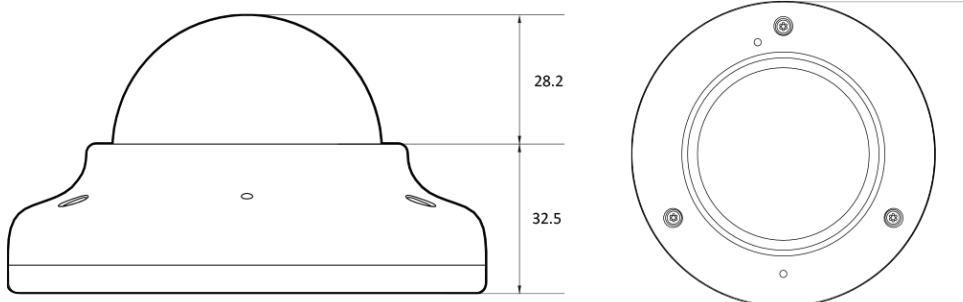

## Features

---

- 2MP Small-sized Camera
- Maximum resolution 1920 (horizontal) X 1080 (vertical) / 30fps
- Horizontal angle of view 93.1 degrees (2.8mm), 84 degrees (4.0mm), 50.8 degrees (6.0mm) / Fixed lens options
- Day & Night(ICR)/IR visibility distance 19 meters
- Backlight compensation (D-WDR)
- PoE IEEE 802.3af/Class3
- IP67/IK10

## Dimension (mm)

---