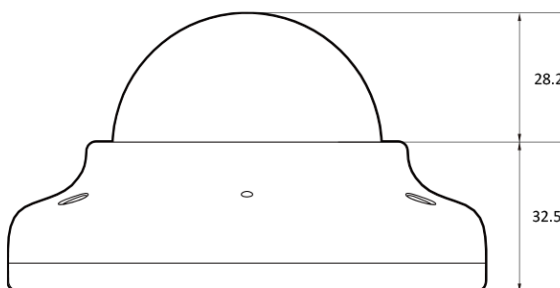

2M IP IR Mini Dome

NVD7-12-R

Features

- 2MP Small-sized Camera
- Maximum resolution 1920 (horizontal) X 1080 (vertical) / 30fps
- Horizontal angle of view 93.1 degrees (2.8mm), 84 degrees (4.0mm), 50.8 degrees (6.0mm) / Fixed lens options
- Day & Night(ICR)/IR visibility distance 19 meters
- Backlight compensation (D-WDR)
- PoE IEEE 802.3af/Class3
- IP67/IK10

Dimension (mm)

Specification

Video

Image Sensor	1/2.9" 2.2M CMOS
Channels	1
Total Pixel	2001(H) X 1121(V)
Max Resolution	1920(H) X 1080(V)
MIN. Illumination	0.25Lux, 0Lux with IR (F2.0)
Only installer Video Output	No
S/N(signal/noise) Ratio	50dB
Scanning Mode	Progressive Scan