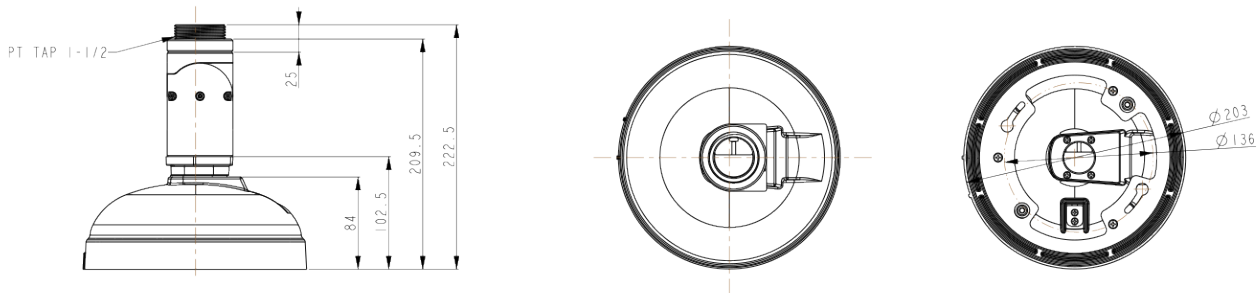

Angle Bracket

BJ13

Dimension (mm)

Specification

Mechanical

Etc	Angle
Material	Aluminum-Die Casting
Color	White
Dimensions	W : 203mm H : 222.5mm
Weight	1.35kg