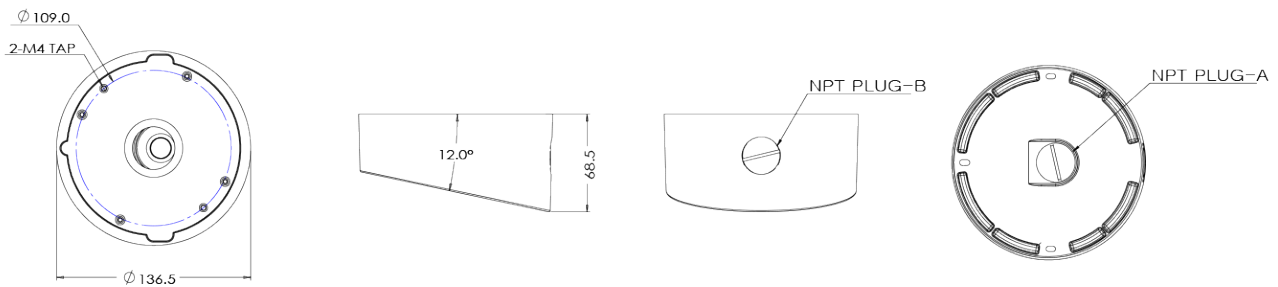

Angle Bracket

BJC08

Dimension (mm)

Specification

Mechanical

Junction	Angle Junction
Material	Aluminum-Die Casting
Color	White
Dimensions	W : 136.5mm H : 68.5mm
Weight	0.8kg

Compatible Cameras

 <p>NVF2-45-R 5M IP IR Fisheye Dome</p>	 <p>NVF2-512-R 12M IP IR Fisheye Dome</p>		 <p>NVF13-75-R(1.8) AI 5M IP IR Wide view Dome</p>
 <p>NVF13-E5L-R 5M IP IR Fisheye Dome</p>	 <p>NVF13-75L-R AI 5M IP IR Fisheye Dome</p>	 <p>NVF13-712-R AI 12M IP IR Fisheye Dome</p>	 <p>NVF13-75-R AI 5M IP IR Fisheye Dome</p>