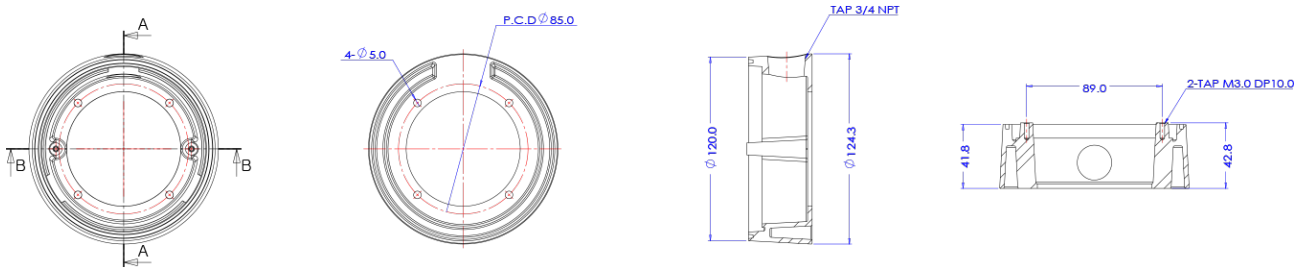

Junction Bracket

BJC04

Dimension (mm)

Specification

Mechanical

| | |
|------------|---------------------------|
| Junction | Junction (Ceiling) |
| Material | Aluminum-Die Casting |
| Color | White |
| Dimensions | W : 124.3mm H : 52.3mm |
| Weight | 0.49kg |

Compatible Cameras

NVD7-75-R

AI 5M IP IR Flat Dome

NVD7-45-R

5M IP IR Mini Dome

NVD7-22-R

2M IP IR Mini Dome

NVD7-12-R