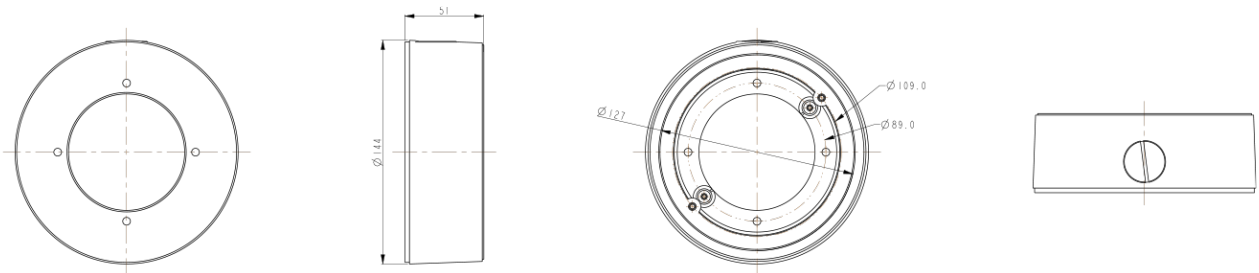

Junction Bracket

BJC03

Dimension (mm)

Specification

Mechanical

Junction	Junction (Ceiling)
Material	Aluminum-Die Casting
Color	White
Dimensions	W : 144mm H : 51mm
Weight	0.5kg

Compatible Cameras

NVD8-12-R