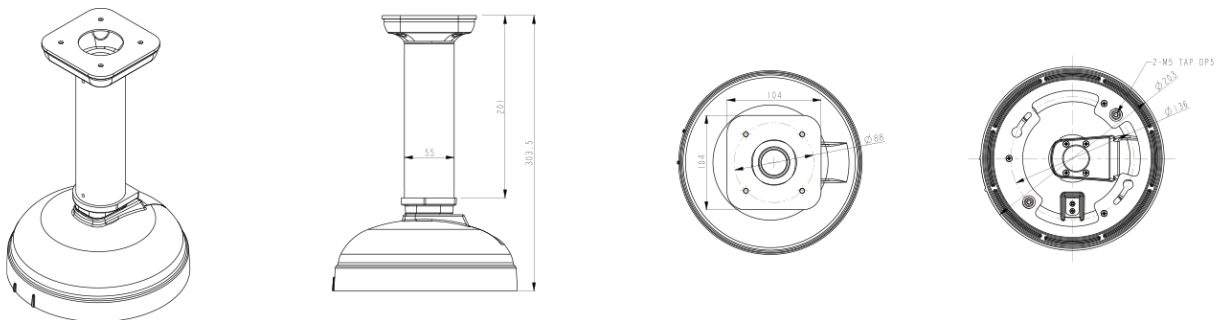

Ceiling Bracket

BC13

Dimension (mm)

Specification

Mechanical

| | |
|------------|--------------------------|
| Placement | Ceiling |
| Material | Aluminum-Die Casting |
| Color | White |
| Dimensions | W : 203mm H : 303.5mm |