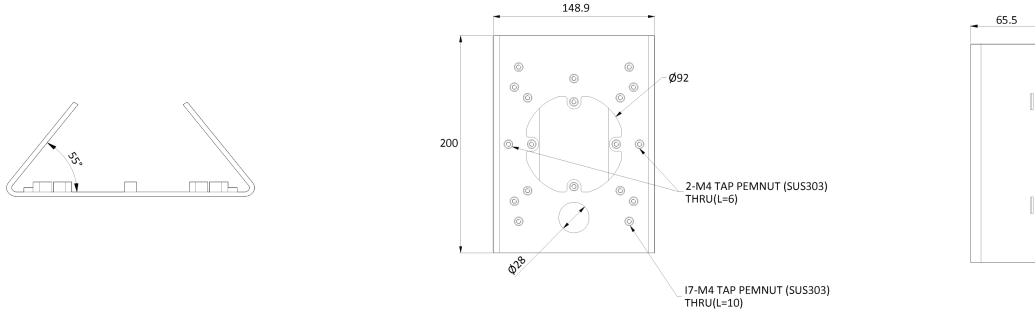

## Dimension (mm)

### Mechanical

Placement	Pole Mount
Material	Steel Sheet
Color	White
Dimensions	W : 139.5mm D : H : 200mm
Weight	0.7kg

Compatible Accessories

**GP02**  
Gang Bracket

**BJC09**  
Wall Junction Bracket

**BW15**  
Wall Bracket