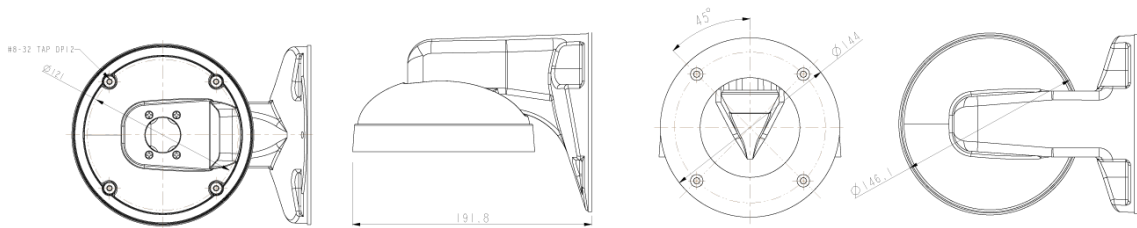

# Wall Bracket

BW05

## Dimension (mm)

## Specification

Mechanical

Placement

Wall

Compatible Cameras

**NNK6-45-R**

5M IP MFZ IR Vandal Dome

**NNK6-44-RS**