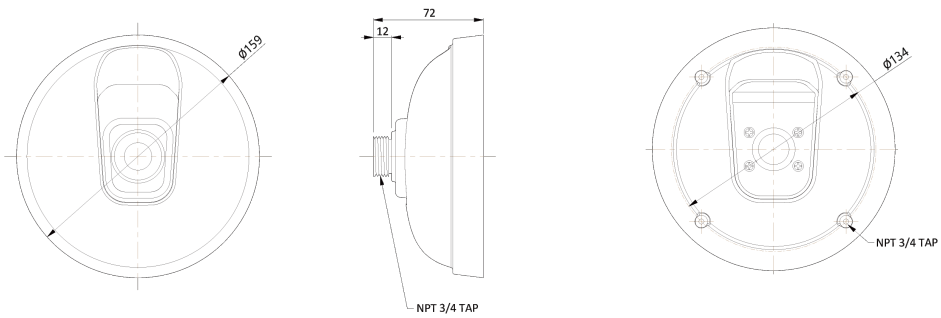

BC20 NPT

Dimension (mm)

Specification

Mechanical

Compatible Cameras

NVM20-710-R

AI Total 10M MFZ Dual IR
Dome