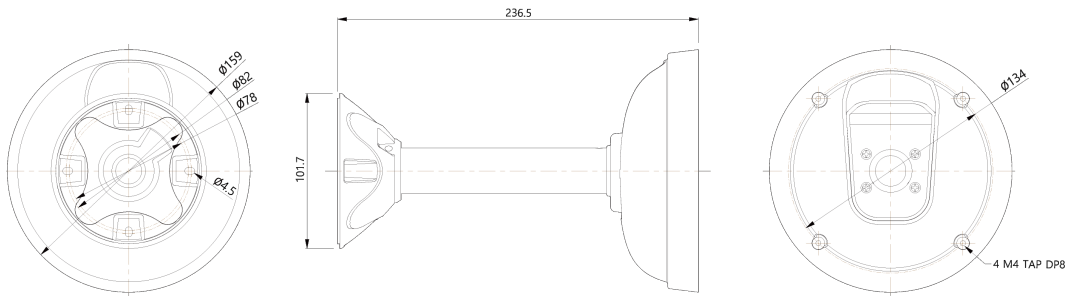

BC20

Dimension (mm)

Specification

Mechanical

Placement	Ceiling
-----------	---------

Compatible Cameras

NVM20-710-R

AI Total 10M MFZ Dual IR
Dome