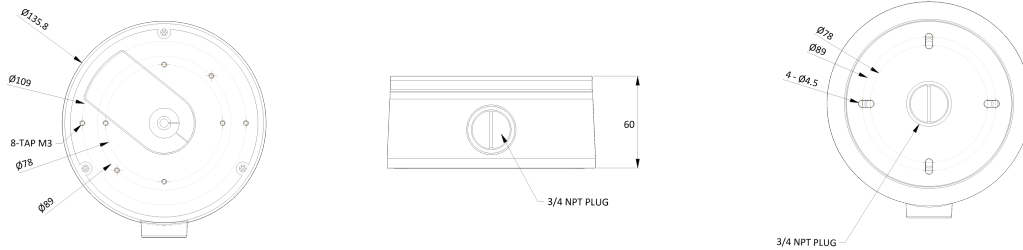

# JUNCTION BRACKET

BJC11

## Dimension (mm)

### Mechanical

Junction	Junction (Ceiling)
Material	Aluminum-Die Casting
Color	White
Dimensions	W : 135.8 H : 60.0
Weight	0.61kg

Compatible Cameras

**NVD13-E5L-R**

AI 5M IP MFZ IR Flat Dome

**NVD13-Z5-R**

AI 5M IP MFZ IR Dome