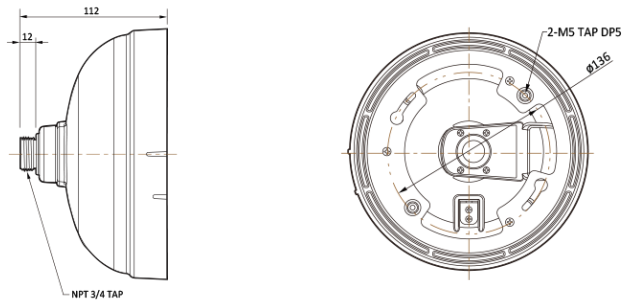

BC13 NPT

Dimension (mm)

Specification

Mechanical

Placement	Ceiling
Material	Aluminum-Die Casting
Color	White
Dimensions	W : 203.0mm H : 112.0mm
Weight	0.8kg

Compatible Accessories

BC13
Ceiling Bracket