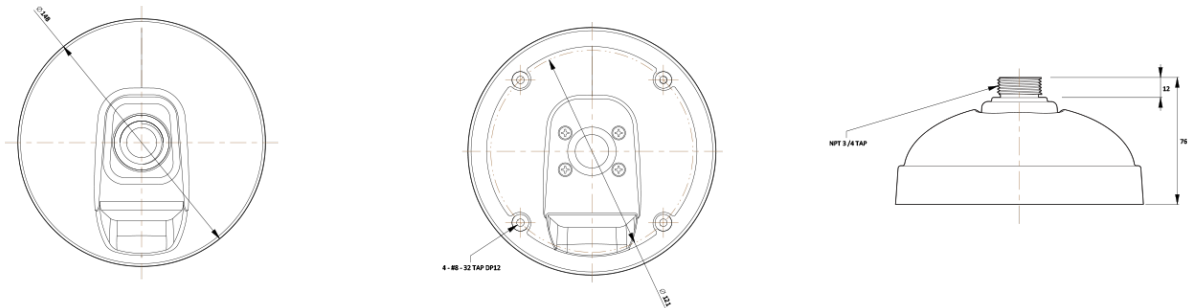

BC08 NPT

Dimension (mm)

Specification

Mechanical

Placement	Ceiling
Material	Aluminum-Die Casting
Color	White
Dimensions	W : 148.0mm H : 76.0mm
Weight	0.43kg

Compatible Accessories

BC08
Ceiling Bracket

Compatible Cameras