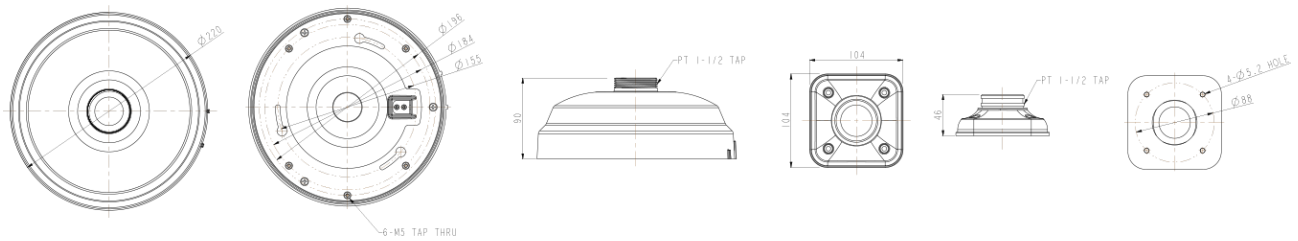

Ceiling Bracket

BC15 NP

Dimension (mm)

Specification

Mechanical

Placement	Ceiling
Material	Aluminum-Die Casting
Color	White
Dimensions	W : 220mm H : 90mm
Weight	1.1kg

Compatible Accessories

BC15 NPT