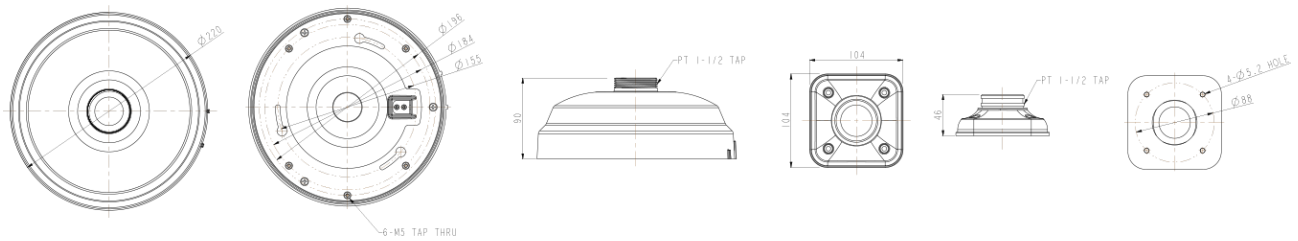

Ceiling Bracket

BC15 NP

Dimension (mm)

Specification

Mechanical

Placement	Ceiling
Material	Aluminum-Die Casting
Color	White
Dimensions	W : 220mm H : 90mm
Weight	1.1kg

Compatible Cameras

NVM5-520

Total 20M IP MFZ Surround
Dome

NVM6-732

AI Total 32M Panorama
Dome

NVM7-510-R

Total 10M IP MFZ IR Dual
Dome