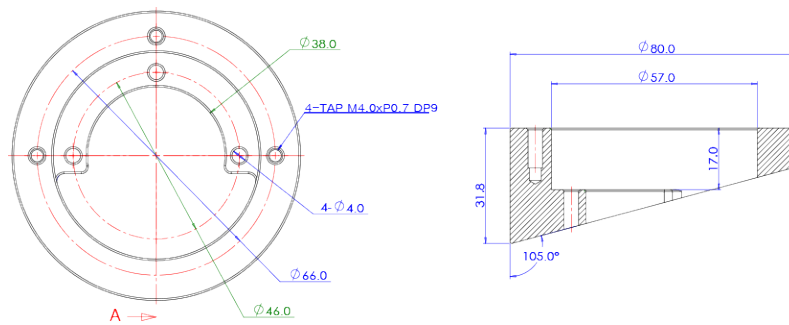

Angle Bracket

BA03

Dimension (mm)

Specification

Mechanical

Placement	Ceiling
Junction	Angle Junction
Material	Aluminum-Die Casting
Dimensions	W : 80mm H : 31.8mm

Compatible Cameras

CVD4-25-R

5M HD Analog IR Micro CR
Dome

CVD4-12-R

2M HD Analog IR Micro CR
Dome