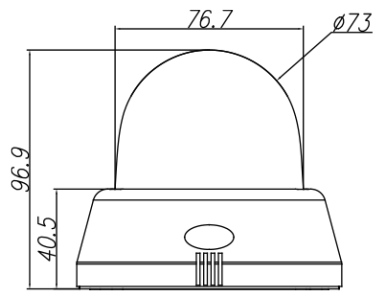

8M HD Analog IR Indoor Dome

CNK2-28-RS

Features

- Analog High Definition Universal over Coax Technology
- Starlight Super Low Light Technology
- 1/1.8" CMOS Sensor
- Max 2160P Resolution at 15/12.5fps
- Wide Dynamic Range (WDR)
- MFZ P-Iris Lens from 3.6~10mm
- Smart IR™ with Intelligent Camera Sync. 70ft Range
- Smart DNR™ 3D Digital Noise Reduction
- Highlight Masking Exposure (HME)
- True Day/Night Mechanical IR Cut Filter
- Programmable Privacy Zones
- Auto Gain Control (AGC)
- Back Light Compensation (BLC)
- Dynamic Range Compressor (DRC) Reveals Low Light Detail
- Auto White Balance (AWB)
- OSD Control via Coax Cable using UTC

Dimension (mm)

Specification

비디오

| | |
|-----------------------------|---|
| 이미지 센서 | 1/1.8" 8M CMOS |
| 채널 수 | 1 |
| 총 화소 | 3952(H) x 2320(V) |
| 화소 | 3864(H) x 2176(V) |
| 최대 해상도 | 3840(H) x 2160(V) |
| 최저저도 | Color(at Day) : 0.09Lux (F1.5, 30IRE) B/W(at Night) : 0 lux(With IR) |
| 영상 출력 | AHD or TVI or CVI or CVBS |
| 설치자용 비디오 출력 (2nd Video Out) | CVBS |
| 신호 기술 | Max 8.0 Megapixel Universal |
| 동기화 | Internal |
| 주사 방식 | Progressive Scan |