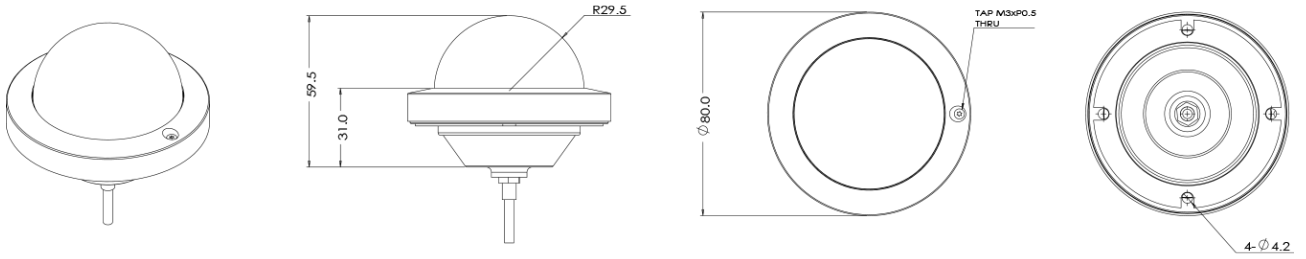

5M HD Analog IR Micro CR Dome(Indoor)

CVP5-25-R

Features

- Analog High Definition Universal over Coax Technology
- Sens-up Super Low Light Technology
- 1/2.8" CMOS Sensor
- Max 1944P Resolution at 12.5/20fps
- Wide Dynamic Range (WDR)
- Board Fixed type Lens
- Smart IR™ with Intelligent Camera Sync. 50ft Range
- Smart DNR™ 3D Digital Noise Reduction
- Highlight Masking Exposure (HME)
- True Day/Night Mechanical IR Cut Filter
- Programmable Privacy Zones
- Auto Gain Control (AGC)
- Back Light Compensation (BLC)
- Dynamic Range Compressor (DRC) Reveals Low Light Detail
- Auto White Balance (AWB)
- OSD Control via Coax Cable using UTC

Dimension (mm)

CPRO
DIGITAL SURVEILLANCE SYSTEMS

Specification

비디오

이미지 센서	1/2.8" 5M CMOS
채널 수	1
총 화소	2704(H) x 2104(V)
화소	2608(H) x 1960(V)
최대 해상도	2592 x 1944
최저저도	Color(at Day) : 0.16Lux (F2.0, 30IRE) B/W(at Night) : 0 lux(With IR)
영상 출력	AHD or TVI or CVI or CVBS
설치자용 비디오 출력 (2nd Video Out)	No
신호 기술	Max 5M Megapixel Universal
동기화	Internal
주사 방식	Progressive Scan

외관

하우징 모델명	VP5
케이스 타입	Indoor Dome
재질	Plastic
크기 (W X D X H)	80mm 87.5mm
무게	0.20

Compatible Accessories

BA04

Angle Bracket