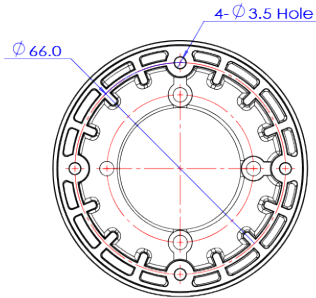

Angle Bracket

BA04

Dimension (mm)

Specification

외관

정션	Angle Junction
기타	Angle
재질	Plastic
크기	W : 80mm H : 41.7mm

Compatible Cameras

CVP5-25-R

5M HD Analog IR Micro CR
Dome(Indoor)

CVP5-12-R

2M HD Analog IR Micro CR
Dome