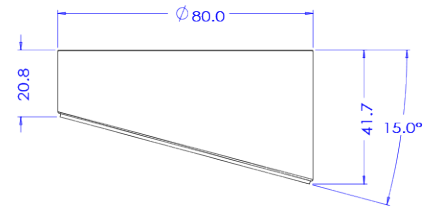

Angle Bracket

BA04

Dimension (mm)

Specification

외관

정션	Angle Junction
기타	Angle
재질	Plastic
크기	W : 80mm H : 41.7mm

Compatible Cameras

CVP5-25-R

5M HD Analog IR Micro CR
Dome(Indoor)

CVP5-12-R

2M HD Analog IR Micro CR
Dome