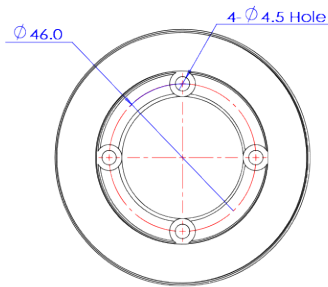

Angle Bracket

BA04

Dimension (mm)

Specification

외관

정션	Angle Junction
기타	Angle
재질	Plastic
크기	W : 80mm H : 41.7mm

Compatible Cameras

CVP5-25-R

5M HD Analog IR Micro CR
Dome(Indoor)

CVP5-12-R

2M HD Analog IR Micro CR
Dome