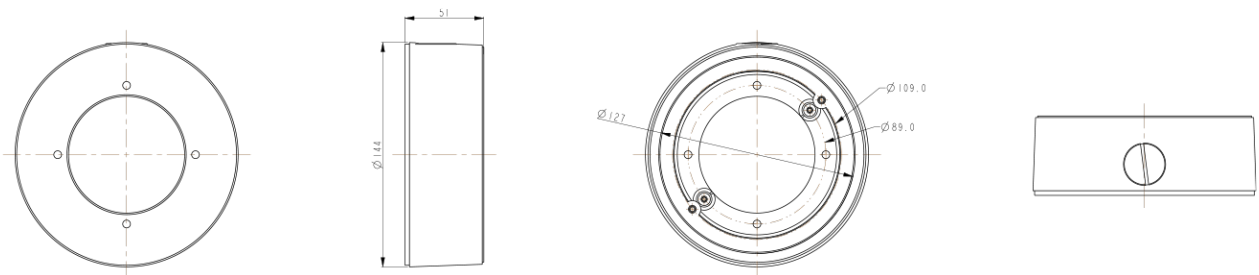

Junction Bracket

BJC03

Dimension (mm)

Specification

외관	
정션	Junction (Ceiling)
재질	Aluminum-Die Casting
색상	White
크기	W : 144mm H : 51mm
무게	0.5kg

Compatible Cameras

NVD8-12-R

2M IP IR Flat Dome