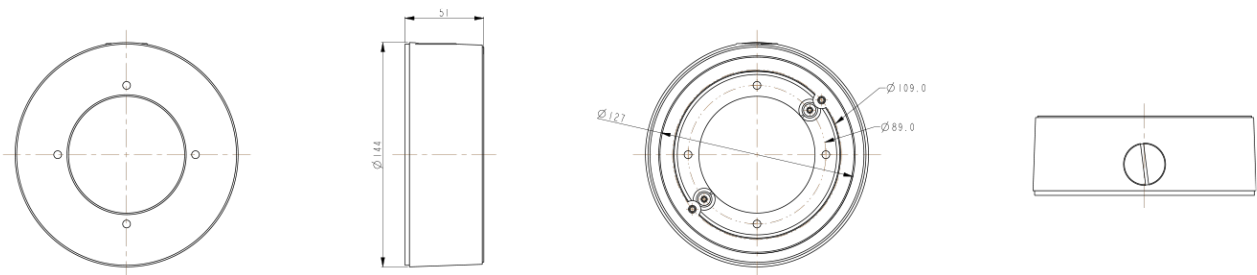

# Junction Bracket

BJC03

## Dimension (mm)

## Specification

외관	
정션	Junction (Ceiling)
재질	Aluminum-Die Casting
색상	White
크기	W : 144mm H : 51mm
무게	0.5kg

Compatible Cameras

**NVD8-12-R**

2M IP IR Flat Dome

**NVD8-22-R**

2M IP IR Flat Dome

**NVD8-45-R**