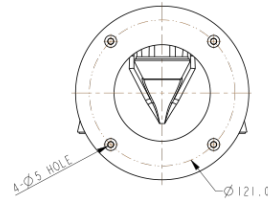

Wall Bracket

BW10

Dimension (mm)

Specification

외관

설치 위치	Wall
재질	Aluminum-Die Casting
크기	W : 144mm H : 189mm
무게	0.68kg

Compatible Accessories

 <p>BJC09 Wall Junction Bracket</p>	 <p>BP01 Pole Mount Bracket</p>	 <p>BCO01 Corner Mount Bracket</p>
---	---	---