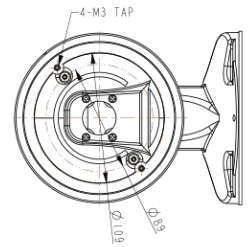

Wall Bracket

BW10

Dimension (mm)

Specification

외관

설치 위치	Wall
재질	Aluminum-Die Casting
크기	W : 144mm H : 189mm
무게	0.68kg

Compatible Accessories

 <p>BJC09 Wall Junction Bracket</p>	 <p>BP01 Pole Mount Bracket</p>	 <p>BCO01 Corner Mount Bracket</p>
---	---	---