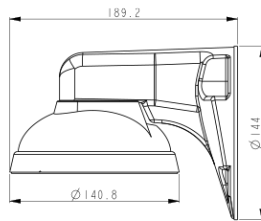

Wall Bracket

BW10

Dimension (mm)

Specification

외관

설치 위치	Wall
재질	Aluminum-Die Casting
크기	W : 144mm H : 189mm
무게	0.68kg

Compatible Accessories

 <p>BJC09 Wall Junction Bracket</p>	 <p>BP01 Pole Mount Bracket</p>	 <p>BCO01 Corner Mount Bracket</p>
---	---	---