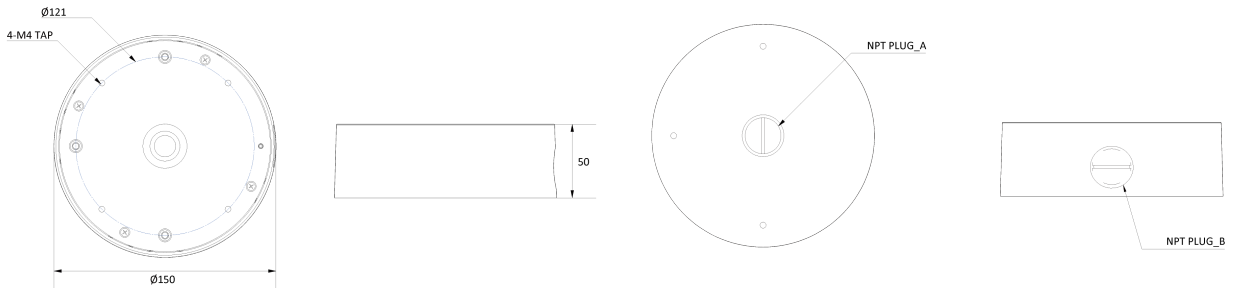

## Dimension (mm)

### 외관

정션	Wall Junction
재질	Aluminum-Die Casting
색상	White
크기	W : 150mm H : 50mm
무게	0.87kg

**Compatible Accessories**

**GP02**  
Gang Bracket

**BP01**  
Pole Mount Bracket

**BCO01**  
Corner Mount Bracket

**BW20**