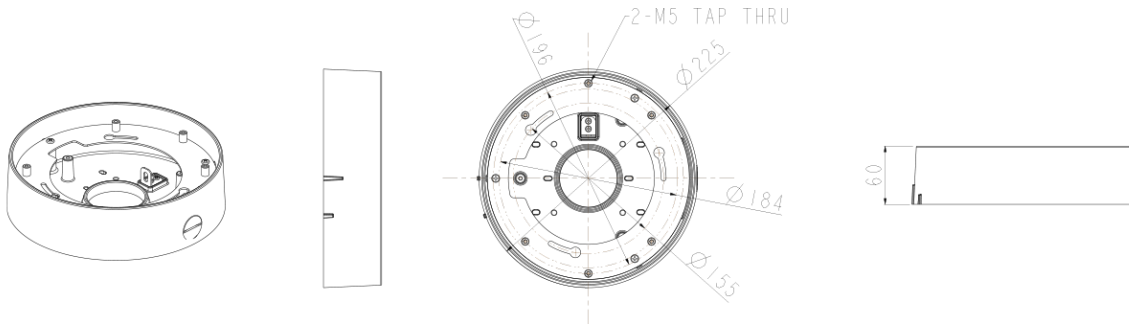

# Junction Bracket

BJC06

## Dimension (mm)

### 외관

설치 위치	Ceiling
정션	Junction (Ceiling)
재질	Aluminum-Die Casting
색상	White
크기	W : 225mm H : 60mm
무게	1.3kg

Compatible Cameras

**NVM6-732**

AI Total 32M Panorama Dome

**NVM5-520**

Total 20M IP MFZ Surround  
Dome