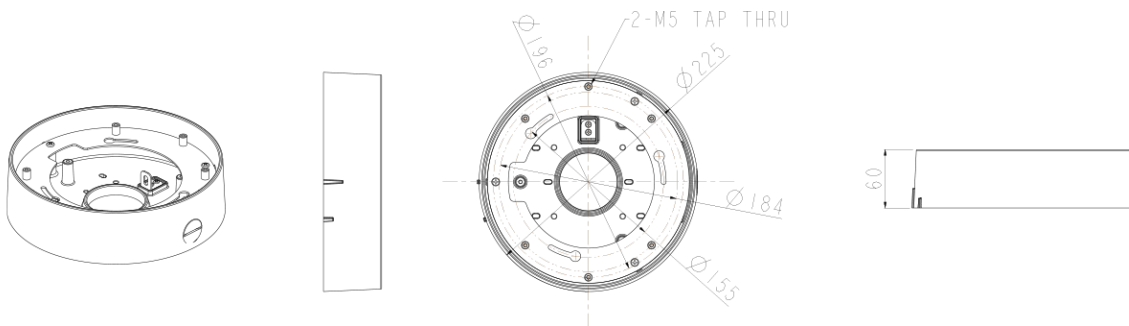

# Junction Bracket

BJC06

## Dimension (mm)

## Specification

외관	
설치 위치	Ceiling
정션	Junction (Ceiling)
재질	Aluminum-Die Casting
색상	White
크기	W : 225mm H : 60mm
무게	1.3kg

Compatible Cameras

**NVM6-732**

AI Total 32M Panorama Dome

**NVM5-520**

Total 20M IP MFZ Surround  
Dome