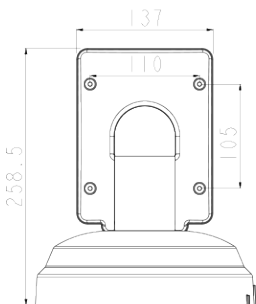

Wall Bracket

BW15

Dimension (mm)

Specification

외관

설치 위치	Wall
재질	Aluminum-Die Casting
색상	White
크기	W : 263mm D : 220mm H : 258.5mm
무게	1.8kg

Compatible Accessories

BCO01

Corner Mount Bracket

BP01

Pole Mount Bracket

Compatible Cameras

NVM7-510-R

Total 10M IP MFZ IR Dual Dome

NVM5-520

Total 20M IP MFZ Surround
Dome