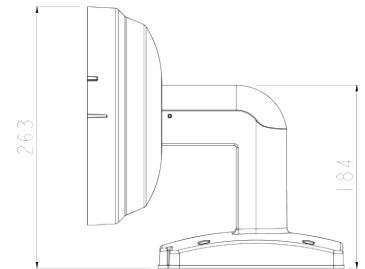

Wall Bracket

BW15

Dimension (mm)

Specification

외관

설치 위치	Wall
재질	Aluminum-Die Casting
색상	White
크기	W : 263mm D : 220mm H : 258.5mm
무게	1.8kg

Compatible Accessories

BCO01

Corner Mount Bracket

BP01

Pole Mount Bracket

Compatible Cameras

NVM7-510-R

Total 10M IP MFZ IR Dual Dome

NVM5-520

Total 20M IP MFZ Surround
Dome