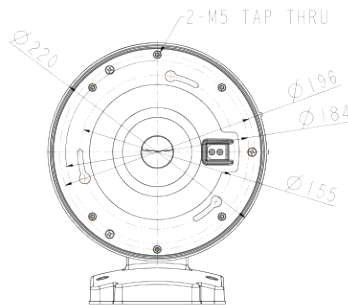

Wall Bracket

BW15

Dimension (mm)

Specification

외관

설치 위치	Wall
재질	Aluminum-Die Casting
색상	White
크기	W : 263mm D : 220mm H : 258.5mm
무게	1.8kg

Compatible Accessories

BCO01

Corner Mount Bracket

BP01

Pole Mount Bracket

Compatible Cameras

NVM7-510-R

Total 10M IP MFZ IR Dual Dome

NVM5-520

Total 20M IP MFZ Surround
Dome