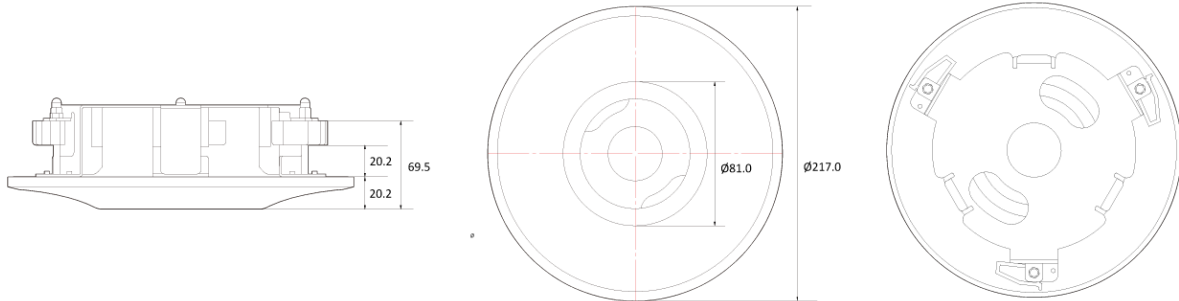

Inceiling Bracket

BR09

Dimension (mm)

Specification

외관

설치 위치

In Ceiling

Compatible Cameras

NVD13-E5L-R

AI 5M IP MFZ IR Flat Dome

NVD13-Z5-R

AI 5M IP MFZ IR Dome

NVD13-Z5-RF

AI 5M IP IR Dome

NVD13-75L-R

AI 5M IP MFZ IR Flat Dome