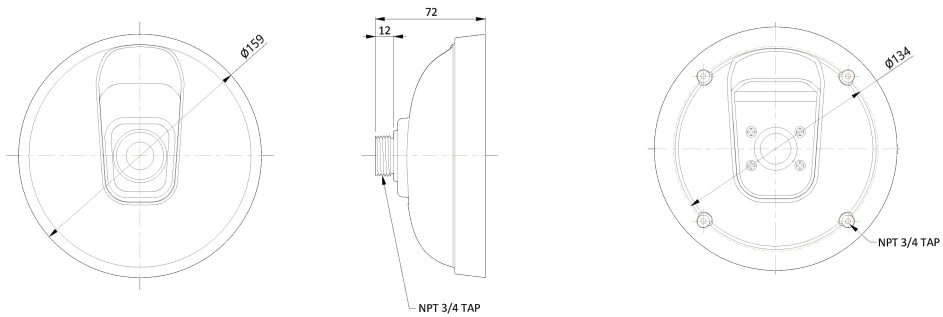

BC20 NPT

Dimension (mm)

---

Specification

---

외관

---

Compatible Cameras

**NVM20-710-R**

AI Total 10M MFZ Dual IR Dome