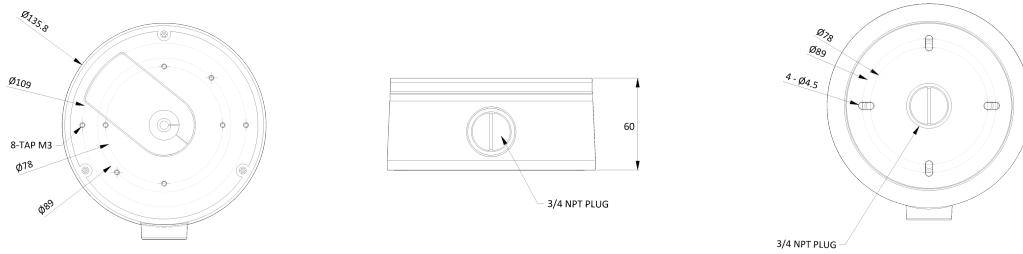

# JUNCTION BRACKET

BJC11

## Dimension (mm)

## Specification

### 외관

정션	Junction (Ceiling)
재질	Aluminum-Die Casting
색상	White
크기	W : 135.8 H : 60.0
무게	0.61kg

**CPRO**  
**DIGITAL SURVEILLANCE SYSTEMS**