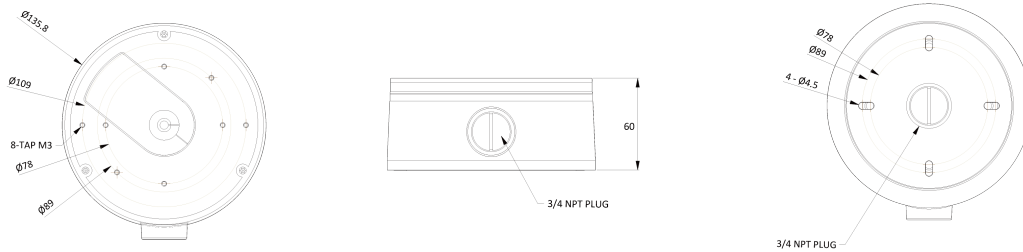

JUNCTION BRACKET

BJC11

Dimension (mm)

Specification

외관

정션	Junction (Ceiling)
재질	Aluminum-Die Casting
색상	White
크기	W : 135.8 H : 60.0
무게	0.61kg

Compatible Cameras

NVD13-E5L-R