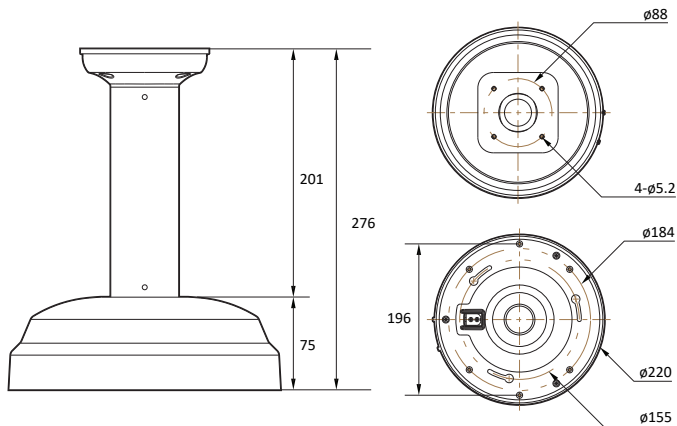

1. Dimension & Accessories

Mount Screw

Screw & Plastic Anchor-4pcs

Safety Wire

Manual

Mount Template

Mount Pad

Hexagonal Wrench